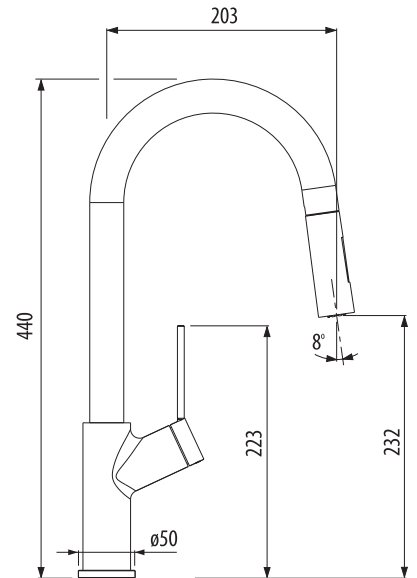

# Vilo

VT0426C

Pull Out Spray Mixer

Italian made 

All dimensions in mm

## Specifications /

<b>WELs rating</b>	4 Stars, 6.5L per minute
<b>Temperature rating (min / max)</b>	1°C - 70°C
<b>Pressure rating (min / max)</b>	100 kPa - 600 kPa
<b>Finish</b>	Polished chrome
<b>Materials</b>	Brass body (DR)
<b>Cartridge size</b>	35 mm
<b>Cartridge type</b>	Ceramic disc cartridge
<b>Carton size</b>	490 x 390 x 75 mm
<b>Product weight</b>	2.5 kg
<b>Mixer height</b>	440 mm
<b>Water supply</b>	Mains
<b>Warranty</b>	15 years (refer to <a href="http://oliveri.com.au">oliveri.com.au</a> for details)
<b>Maintenance and care instructions</b>	All surfaces should be cleaned with mild liquid detergent or soap and water. Do not use cream cleaners or citrus based cleaning products, as they are abrasive. Use of unsuitable cleaning agents may damage the surface. Any damage caused in this way will not be covered by warranty.