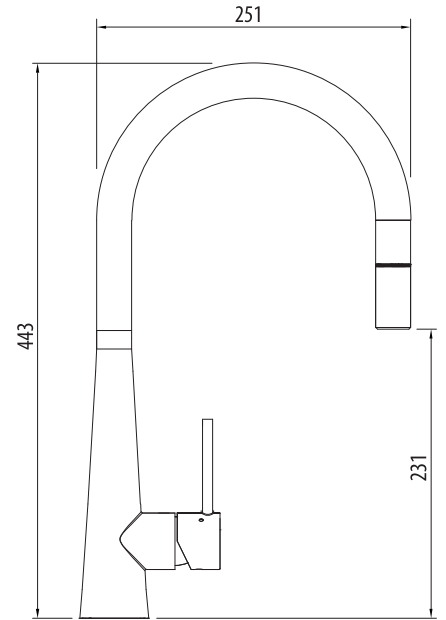

Essente 316

Lead  FREE

316 | Marine Grade Stainless Steel

All dimensions in mm

SS31625

Stainless Steel Goose Neck Pull Out Mixer

Specifications /

WELS rating	5 Stars, 6.0 L per minute
WELS registration number	T43180
Temperature rating (min / max)	1°C - 65°C
Pressure rating (min / max)	150 kPa - 500 kPa
Finish	Natural (stainless steel)
Materials	316 Grade stainless steel body and handle
Cartridge size	35 mm
Cartridge type	Ceramic disc cartridge
Carton size	735 x 325 x 75 mm
Product weight	3.5 kg
Mixer height	443 mm
Water supply	Mains
Warranty	15 years (see Oliveri website for full details)
Maintenance and care instructions	All surfaces should be cleaned with mild liquid detergent or soap and water. Do not use cream cleaners or citrus based cleaning products, as they are abrasive. Use of unsuitable cleaning agents may damage the surface. Any damage caused in this way will not be covered by warranty.