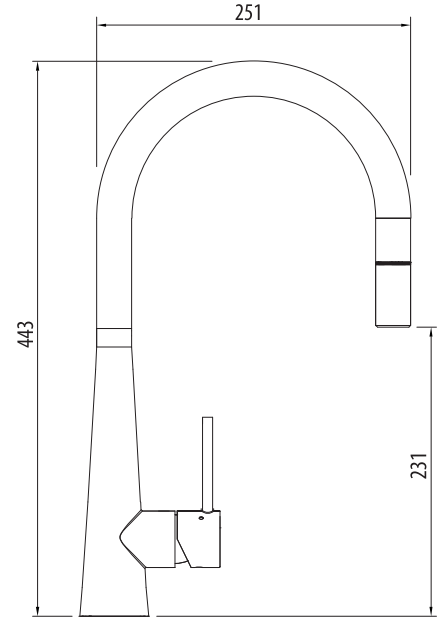

# Essente 316

Lead FREE

**316** | Marine Grade Stainless Steel

**SS31625-AU**

Brushed Gold Goose Neck Pull Out Mixer

All dimensions in mm

## Specifications /

<b>WELS rating</b>	5 Stars, 6.0 L per minute
<b>WELS registration number</b>	T43180
<b>Temperature rating (min / max)</b>	1°C - 65°C
<b>Pressure rating (min / max)</b>	150 kPa - 500 kPa
<b>Finish</b>	Brushed gold (PVD)
<b>Materials</b>	316 Grade stainless steel body and handle
<b>Cartridge size</b>	35 mm
<b>Cartridge type</b>	Ceramic disc cartridge
<b>Carton size</b>	735 x 325 x 75 mm
<b>Product weight</b>	3.5 kg
<b>Mixer height</b>	443 mm
<b>Water supply</b>	Mains
<b>Warranty</b>	15 years (see Oliveri website for full details)
<b>Maintenance and care instructions</b>	All surfaces should be cleaned with mild liquid detergent or soap and water. Do not use cream cleaners or citrus based cleaning products, as they are abrasive. Use of unsuitable cleaning agents may damage the surface. Any damage caused in this way will not be covered by warranty.