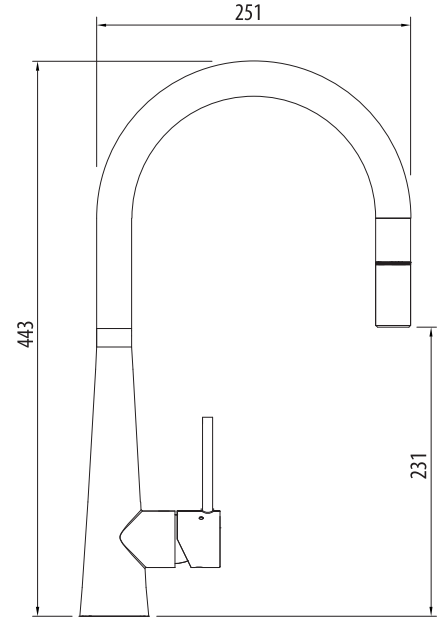

Essente 316

Lead FREE

316 | Marine Grade Stainless Steel

SS31625-BL

Black Goose Neck Pull Out Mixer

All dimensions in mm

Specifications /

WELS rating	5 Stars, 6.0 L per minute
WELS registration number	T43180
Temperature rating (min / max)	1°C - 65°C
Pressure rating (min / max)	150 kPa - 500 kPa
Finish	Black (PVD)
Materials	316 Grade stainless steel body and handle
Cartridge size	35 mm
Cartridge type	Ceramic disc cartridge
Carton size	735 x 325 x 75 mm
Product weight	3.5 kg
Mixer height	443 mm
Water supply	Mains
Warranty	15 years (see Oliveri website for full details)
Maintenance and care instructions	All surfaces should be cleaned with mild liquid detergent or soap and water. Do not use cream cleaners or citrus based cleaning products, as they are abrasive. Use of unsuitable cleaning agents may damage the surface. Any damage caused in this way will not be covered by warranty.