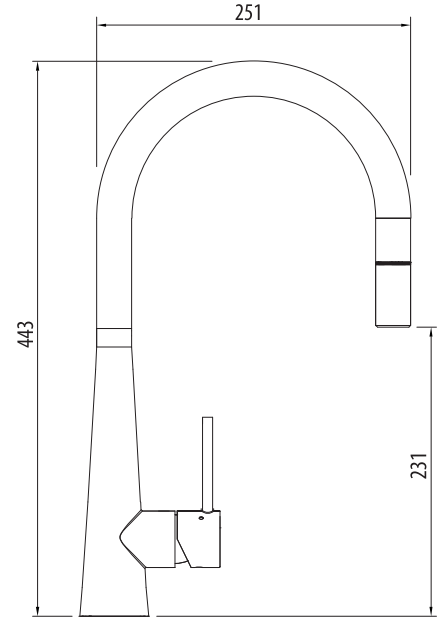

Essente 316

Lead  FREE

316 | Marine Grade Stainless Steel

SS31625-CU

Copper Goose Neck Pull Out Mixer

All dimensions in mm

Specifications /

WELS rating	5 Stars, 6.0 L per minute
WELS registration number	T43180
Temperature rating (min / max)	1°C - 65°C
Pressure rating (min / max)	150 kPa - 500 kPa
Finish	Copper (PVD)
Materials	316 Grade stainless steel body and handle
Cartridge size	35 mm
Cartridge type	Ceramic disc cartridge
Carton size	735 x 325 x 75 mm
Product weight	3.5 kg
Mixer height	443 mm
Water supply	Mains
Warranty	15 years (see Oliveri website for full details)
Maintenance and care instructions	All surfaces should be cleaned with mild liquid detergent or soap and water. Do not use cream cleaners or citrus based cleaning products, as they are abrasive. Use of unsuitable cleaning agents may damage the surface. Any damage caused in this way will not be covered by warranty.