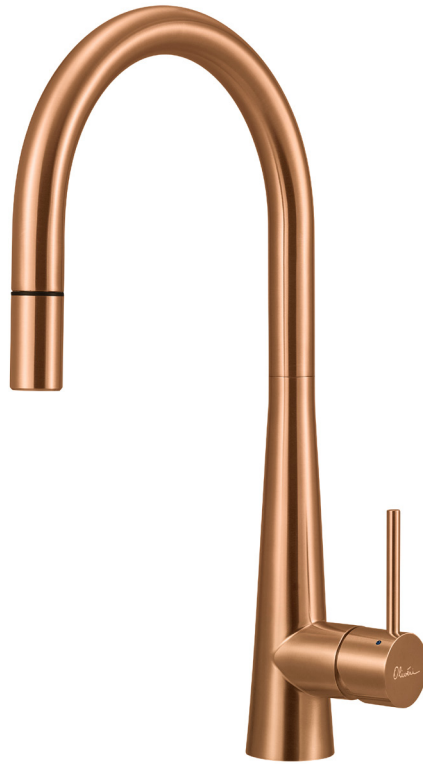

Essente 316

Lead  FREE

316 | Marine Grade Stainless Steel

SS31625-CU

Copper Goose Neck Pull Out Mixer

All dimensions in mm

Specifications /

WELS rating	5 Stars, 6.0 L per minute
WELS registration number	T43180
Temperature rating (min / max)	1°C - 65°C
Pressure rating (min / max)	150 kPa - 500 kPa
Finish	Copper (PVD)
Materials	316 Grade stainless steel body and handle
Cartridge size	35 mm
Cartridge type	Ceramic disc cartridge
Carton size	735 x 325 x 75 mm
Product weight	3.5 kg
Mixer height	443 mm
Water supply	Mains
Warranty	15 years (see Oliveri website for full details)
Maintenance and care instructions	All surfaces should be cleaned with mild liquid detergent or soap and water. Do not use cream cleaners or citrus based cleaning products, as they are abrasive. Use of unsuitable cleaning agents may damage the surface. Any damage caused in this way will not be covered by warranty.