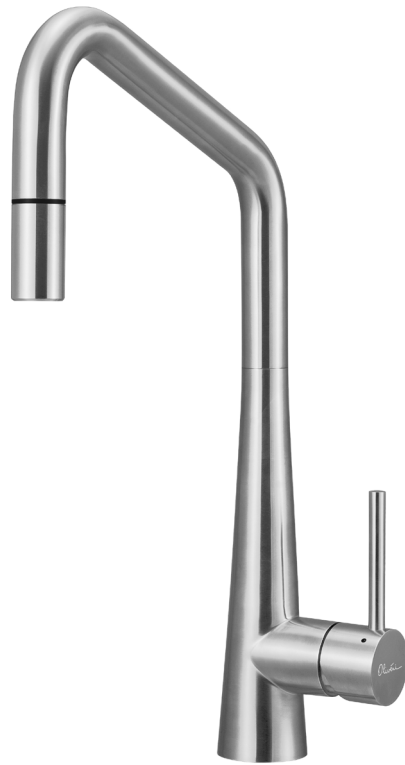

Essente 316

Lead FREE

316 | Marine Grade Stainless Steel

All dimensions in mm

SS31675

Stainless Steel Square Goose Neck Pull Out Mixer

Specifications /

WELS rating	5 Stars, 6.0 L per minute
WELS registration number	T43182
Temperature rating (min / max)	1°C - 65°C
Pressure rating (min / max)	150 kPa - 500 kPa
Finish	Natural (stainless steel)
Materials	316 Grade stainless steel body and handle
Cartridge size	35 mm
Cartridge type	Ceramic disc cartridge
Carton size	735 x 325 x 75 mm
Product weight	4 kg
Mixer height	424 mm
Water supply	Mains
Warranty	15 years (see Oliveri website for full details)
Maintenance and care instructions	All surfaces should be cleaned with mild liquid detergent or soap and water. Do not use cream cleaners or citrus based cleaning products, as they are abrasive. Use of unsuitable cleaning agents may damage the surface. Any damage caused in this way will not be covered by warranty.