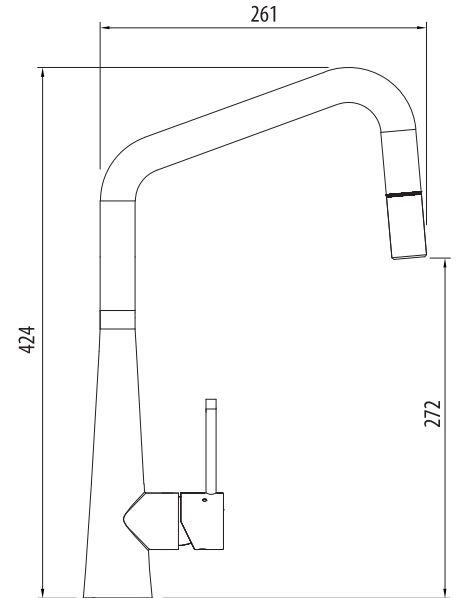

Essente 316

Lead FREE

316 | Marine Grade Stainless Steel

All dimensions in mm

SS31675-AU

Brushed Gold Square Goose Neck Pull Out Mixer

Specifications /

WELS rating	5 Stars, 6.0 L per minute
WELS registration number	T43182
Temperature rating (min / max)	1°C - 65°C
Pressure rating (min / max)	150 kPa - 500 kPa
Finish	Brushed gold (PVD)
Materials	316 Grade stainless steel body and handle
Cartridge size	35 mm
Cartridge type	Ceramic disc cartridge
Carton size	735 x 325 x 75 mm
Product weight	4 kg
Mixer height	424 mm
Water supply	Mains
Warranty	15 years (see Oliveri website for full details)
Maintenance and care instructions	All surfaces should be cleaned with mild liquid detergent or soap and water. Do not use cream cleaners or citrus based cleaning products, as they are abrasive. Use of unsuitable cleaning agents may damage the surface. Any damage caused in this way will not be covered by warranty.