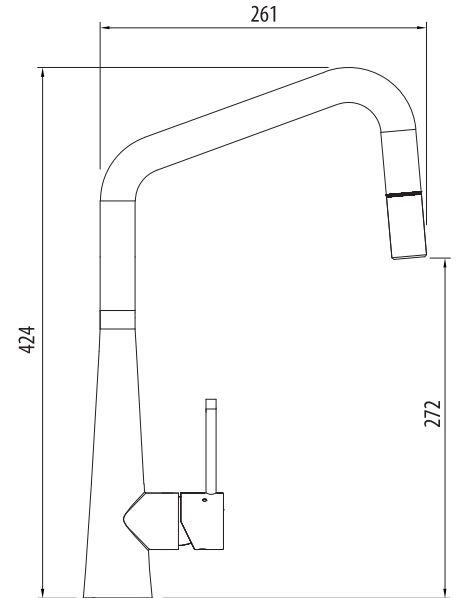

# Essente 316

Lead FREE

**316** | Marine Grade Stainless Steel

All dimensions in mm

**SS31675-BL**

Black Square Goose Neck Pull Out Mixer

## Specifications /

<b>WELS rating</b>	5 Stars, 6.0 L per minute
<b>WELS registration number</b>	T43182
<b>Temperature rating (min / max)</b>	1°C - 65°C
<b>Pressure rating (min / max)</b>	150 kPa - 500 kPa
<b>Finish</b>	Black (PVD)
<b>Materials</b>	316 Grade stainless steel body and handle
<b>Cartridge size</b>	35 mm
<b>Cartridge type</b>	Ceramic disc cartridge
<b>Carton size</b>	735 x 325 x 75 mm
<b>Product weight</b>	4 kg
<b>Mixer height</b>	424 mm
<b>Water supply</b>	Mains
<b>Warranty</b>	15 years (see Oliveri website for full details)
<b>Maintenance and care instructions</b>	All surfaces should be cleaned with mild liquid detergent or soap and water. Do not use cream cleaners or citrus based cleaning products, as they are abrasive. Use of unsuitable cleaning agents may damage the surface. Any damage caused in this way will not be covered by warranty.