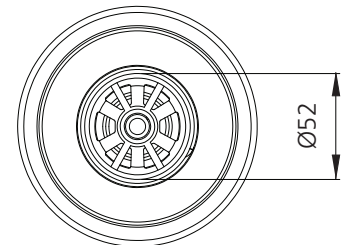

## AC14-AU-EXT

Brushed Gold Basket Waste With Extended Screw Length

\*Suitable for granite, composite and vitreous china sinks with a material thickness up to 45mm.

### Specifications /

<b>Outlet size</b>	50 mm
<b>WaterMark</b>	WMKT21232
<b>Material</b>	304 Stainless steel / PVC
<b>Finish</b>	Brushed Gold (PVD)
<b>Packed size</b>	200 x 200 x 110 mm
<b>Weight</b>	0.5 kg
<b>Warranty</b>	1 year replacement parts only (refer to <a href="http://oliveri.com.au">oliveri.com.au</a> )
<b>Maintenance and care instructions</b>	All surfaces should be cleaned with mild liquid detergent or soap and water.