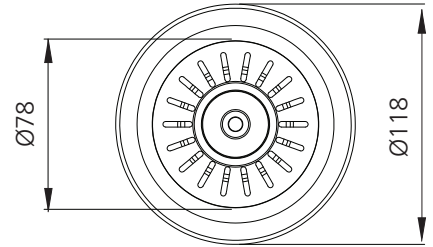

## AC14-AU-EXT

Brushed Gold Basket Waste With Extended Screw Length

\*Suitable for granite, composite and vitreous china sinks with a material thickness up to 45mm.

### Specifications /

<b>Outlet size</b>	50 mm
<b>WaterMark</b>	WMKT21232
<b>Material</b>	304 Stainless steel / PVC
<b>Finish</b>	Brushed Gold (PVD)
<b>Packed size</b>	200 x 200 x 110 mm
<b>Weight</b>	0.5 kg
<b>Warranty</b>	1 year replacement parts only (refer to <a href="http://oliveri.com.au">oliveri.com.au</a> )
<b>Maintenance and care instructions</b>	All surfaces should be cleaned with mild liquid detergent or soap and water.