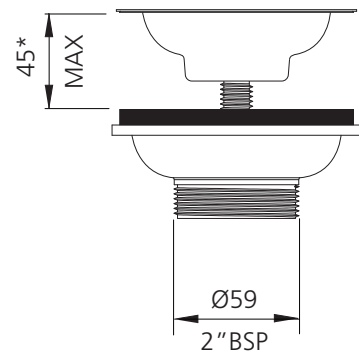

## AC14-AU-EXT

Brushed Gold Basket Waste With Extended Screw Length

\*Suitable for granite, composite and vitreous china sinks with a material thickness up to 45mm.

### Specifications /

<b>Outlet size</b>	50 mm
<b>WaterMark</b>	WMKT21232
<b>Material</b>	304 Stainless steel / PVC
<b>Finish</b>	Brushed Gold (PVD)
<b>Packed size</b>	200 x 200 x 110 mm
<b>Weight</b>	0.5 kg
<b>Warranty</b>	1 year replacement parts only (refer to <a href="http://oliveri.com.au">oliveri.com.au</a> )
<b>Maintenance and care instructions</b>	All surfaces should be cleaned with mild liquid detergent or soap and water.