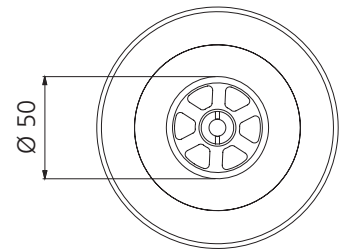

### Covered Basket Waste

All dimensions in mm

### Specifications /

<b>Outlet size</b>	50 mm
<b>WaterMark</b>	WMKT21634
<b>Material</b>	304 Stainless steel / PP
<b>Finish</b>	Brushed
<b>Packed size</b>	250 x 300 x 100 mm
<b>Weight</b>	0.3 kg
<b>Warranty</b>	1 year replacement parts only (refer to oliveri.com.au)
<b>Maintenance and care instructions</b>	All surfaces should be cleaned with mild liquid detergent or soap and water.