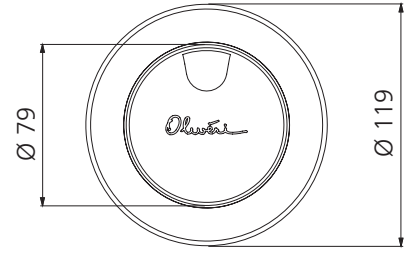

### Covered Basket Waste

All dimensions in mm

### Specifications /

<b>Outlet size</b>	50 mm
<b>WaterMark</b>	WMKT21634
<b>Material</b>	304 Stainless steel / PP
<b>Finish</b>	Brushed
<b>Packed size</b>	250 x 300 x 100 mm
<b>Weight</b>	0.3 kg
<b>Warranty</b>	1 year replacement parts only (refer to oliveri.com.au)
<b>Maintenance and care instructions</b>	All surfaces should be cleaned with mild liquid detergent or soap and water.