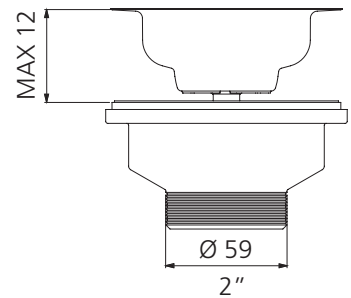

### Covered Basket Waste

All dimensions in mm

### Specifications /

<b>Outlet size</b>	50 mm
<b>WaterMark</b>	WMKT21634
<b>Material</b>	304 Stainless steel / PP
<b>Finish</b>	Brushed
<b>Packed size</b>	250 x 300 x 100 mm
<b>Weight</b>	0.3 kg
<b>Warranty</b>	1 year replacement parts only (refer to oliveri.com.au)
<b>Maintenance and care instructions</b>	All surfaces should be cleaned with mild liquid detergent or soap and water.