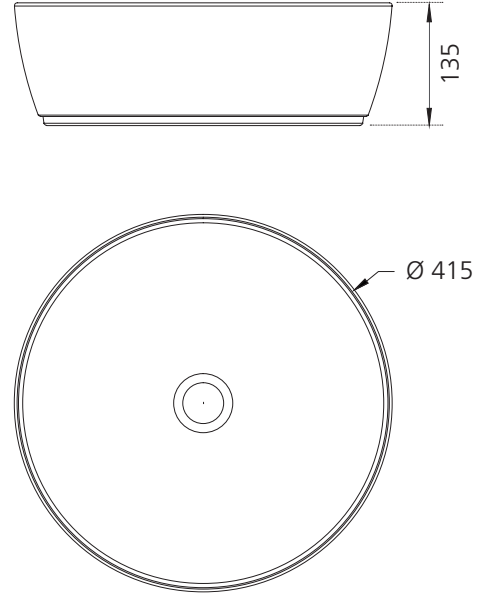

# Naples

**NA3771G**

Grey Counter Top Circular Basin

All dimensions in mm

## Specifications /

<b>Tap holes</b>	N/A
<b>Waste outlet</b>	Pop up waste sold separately
<b>Overflow</b>	Not available
<b>Colour</b>	Grey
<b>Basin/bowl size</b>	415 W x 415 H x 135 D mm
<b>Bowl capacity</b>	9.3 L
<b>Material</b>	Vitreous china
<b>Installation</b>	Counter top
<b>Weight</b>	8.0 kg
<b>Warranty</b>	20 years replacement parts, 1 year labour (see Oliveri website for full details)
<b>Maintenance and care instructions</b>	All surfaces should be cleaned with mild liquid detergent or soap and water. Do not use cream cleaners or citrus based cleaning products, as they are abrasive. Use of unsuitable cleaning agents may damage the surface. Any damage caused in this way will not be covered by warranty.