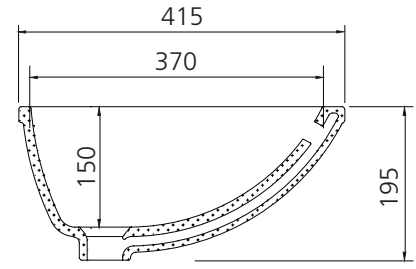

Oslo

OS536

Undermount Oval Basin

All dimensions in mm

Specifications /

Tap holes	Not available
Waste outlet	Pop up waste sold separately (chrome, matte black or brushed nickel)
Overflow	Included (with plastic chrome plated overflow ring)
Colour	White
Basin size	500 W x 415 H x 195 D mm
Bowl size	440 W x 370 H x 150 D mm
Bowl capacity	8.5 L
Material	Vitreous china
Installation	Undermount
Weight	8.0 kg
Warranty	20 years replacement parts, 1 year labour (see Oliveri website for full details)
Maintenance and care instructions	All surfaces should be cleaned with mild liquid detergent or soap and water. Do not use cream cleaners or citrus based cleaning products, as they are abrasive. Use of unsuitable cleaning agents may damage the surface. Any damage caused in this way will not be covered by warranty.