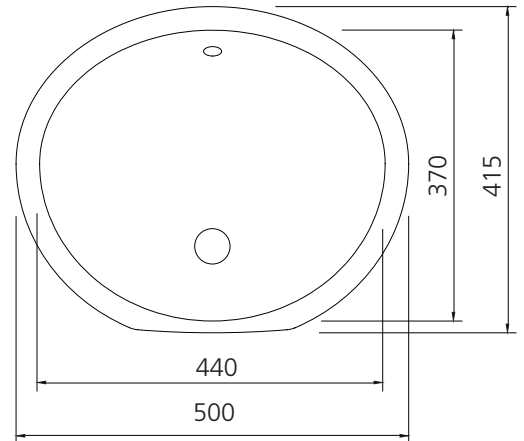

Oslo

OS536

Undermount Oval Basin

All dimensions in mm

Specifications /

Tap holes	Not available
Waste outlet	Pop up waste sold separately (chrome, matte black or brushed nickel)
Overflow	Included (with plastic chrome plated overflow ring)
Colour	White
Basin size	500 W x 415 H x 195 D mm
Bowl size	440 W x 370 H x 150 D mm
Bowl capacity	8.5 L
Material	Vitreous china
Installation	Undermount
Weight	8.0 kg
Warranty	20 years replacement parts, 1 year labour (see Oliveri website for full details)
Maintenance and care instructions	All surfaces should be cleaned with mild liquid detergent or soap and water. Do not use cream cleaners or citrus based cleaning products, as they are abrasive. Use of unsuitable cleaning agents may damage the surface. Any damage caused in this way will not be covered by warranty.