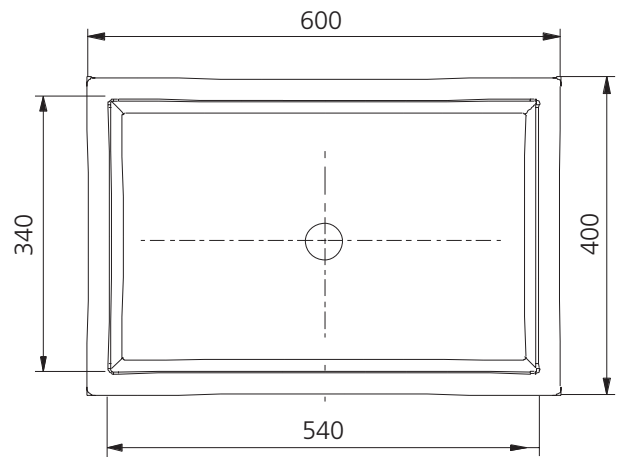

Oslo

OS542AB

Undermount Rectangular Basin

Specifications /

Tap holes	Not available
Waste outlet	Pop up waste sold separately (chrome, matte black or brushed nickel)
Overflow	Included
Colour	White
Basin size	600 W x 400 H x 170 D mm
Bowl size	540 W x 340 H x 120 D mm
Bowl capacity	14.5 L
Material	Vitreous china
Installation	Undermount
Weight	17.0 kg
Warranty	20 years replacement parts, 1 year labour (see Oliveri website for full details)
Maintenance and care instructions	All surfaces should be cleaned with mild liquid detergent or soap and water. Do not use cream cleaners or citrus based cleaning products, as they are abrasive. Use of unsuitable cleaning agents may damage the surface. Any damage caused in this way will not be covered by warranty.