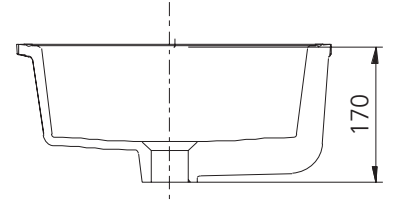

Oslo

OS542AB

Undermount Rectangular Basin

Specifications /

Tap holes	Not available
Waste outlet	Pop up waste sold separately (chrome, matte black or brushed nickel)
Overflow	Included
Colour	White
Basin size	600 W x 400 H x 170 D mm
Bowl size	540 W x 340 H x 120 D mm
Bowl capacity	14.5 L
Material	Vitreous china
Installation	Undermount
Weight	17.0 kg
Warranty	20 years replacement parts, 1 year labour (see Oliveri website for full details)
Maintenance and care instructions	All surfaces should be cleaned with mild liquid detergent or soap and water. Do not use cream cleaners or citrus based cleaning products, as they are abrasive. Use of unsuitable cleaning agents may damage the surface. Any damage caused in this way will not be covered by warranty.