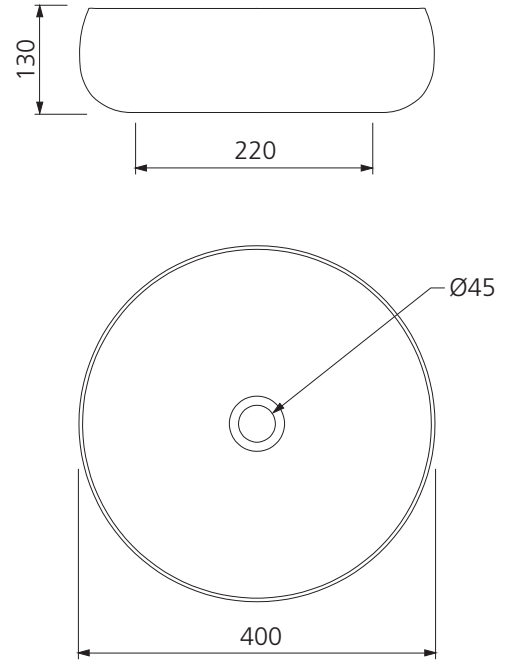

# Terzofoco

Italian made 

All dimensions in mm

**TZ0302EG**

Emerald Green Curved Counter Top Basin

## Specifications /

<b>Basin Size</b>	400 W x 400 H x 130 D mm
<b>Bowl capacity</b>	8.0 L
<b>Waste outlet</b>	Pop up waste sold separately
<b>Overflow</b>	Not available
<b>Material</b>	Raku clay
<b>Colour</b>	Emerald green with crackle finish glaze
<b>Installation</b>	Counter top
<b>Weight</b>	10 kg
<b>Carton size</b>	475 W x 475 H x 250 D mm
<b>Warranty</b>	Lifetime manufacturer's warranty (see Oliveri website for full details)
<b>Maintenance and care instructions</b>	Each basin in this collection is handmade. In order to preserve the appearance and durability of the product, all surfaces should be cleaned gently with a mild liquid detergent or soap and water. Rinse away any trace of detergent and dry with a clean soft cloth. Do not allow materials such as toothpaste, nail polish remover, caustic drain cleaner, alcohol or bleach to remain on the surface, they may damage the finish. Use of unsuitable cleaning agents may also damage the surface. Any damage caused in this way will not be covered by warranty.