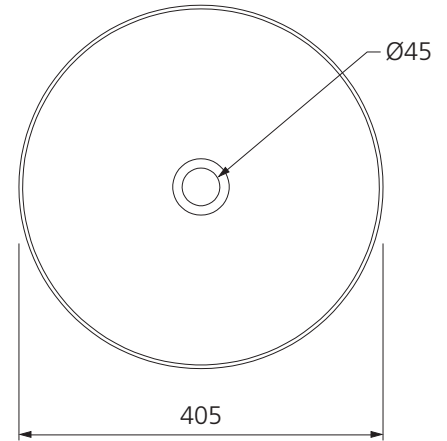

Terzofoco

Italian made 

All dimensions in mm

TZ0201GY

Grey Ribbed Short Circular Counter Top Basin

Specifications /

| | |
|--|---|
| Basin Size | 405 W x 405 H x 115 D mm |
| Bowl capacity | 7.0 L |
| Waste outlet | Pop up waste sold separately |
| Overflow | Not available |
| Material | Fine fire clay |
| Colour | Grey |
| Installation | Counter top |
| Weight | 10 kg |
| Carton size | 475 W x 475 H x 250 D mm |
| Warranty | Lifetime manufacturer's warranty (see Oliveri website for full details) |
| Maintenance and care instructions | Each basin in this collection is handmade. In order to preserve the appearance and durability of the product, all surfaces should be cleaned gently with a mild liquid detergent or soap and water. Rinse away any trace of detergent and dry with a clean soft cloth. Do not allow materials such as toothpaste, nail polish remover, caustic drain cleaner, alcohol or bleach to remain on the surface, they may damage the finish. Use of unsuitable cleaning agents may also damage the surface. Any damage caused in this way will not be covered by warranty. |