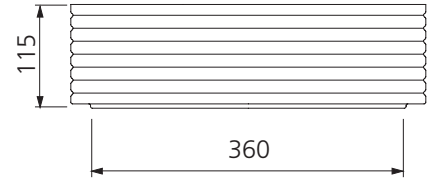

Terzofoco

Italian made 

All dimensions in mm

TZ0201GY

Grey Ribbed Short Circular Counter Top Basin

Specifications /

| | |
|--|---|
| Basin Size | 405 W x 405 H x 115 D mm |
| Bowl capacity | 7.0 L |
| Waste outlet | Pop up waste sold separately |
| Overflow | Not available |
| Material | Fine fire clay |
| Colour | Grey |
| Installation | Counter top |
| Weight | 10 kg |
| Carton size | 475 W x 475 H x 250 D mm |
| Warranty | Lifetime manufacturer's warranty (see Oliveri website for full details) |
| Maintenance and care instructions | Each basin in this collection is handmade. In order to preserve the appearance and durability of the product, all surfaces should be cleaned gently with a mild liquid detergent or soap and water. Rinse away any trace of detergent and dry with a clean soft cloth. Do not allow materials such as toothpaste, nail polish remover, caustic drain cleaner, alcohol or bleach to remain on the surface, they may damage the finish. Use of unsuitable cleaning agents may also damage the surface. Any damage caused in this way will not be covered by warranty. |