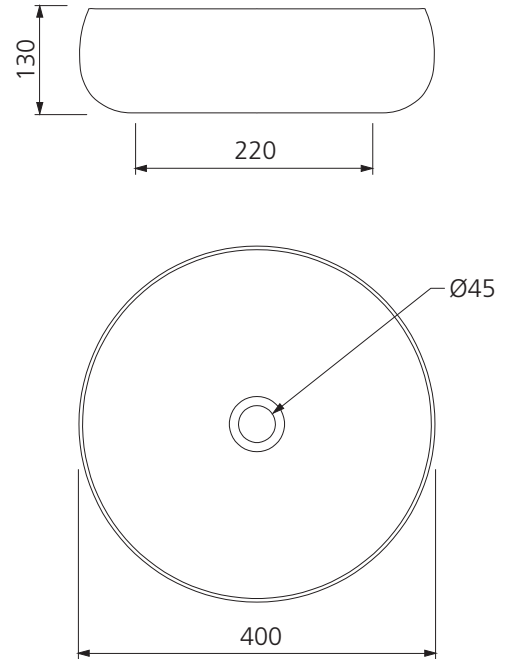

Terzofoco

Italian made 

All dimensions in mm

TZ0302EB

Light Earth and Matte Black Curved Counter Top Basin

Specifications /

Basin Size	400 W x 400 H x 130 D mm
Bowl capacity	8.0 L
Waste outlet	Pop up waste sold separately
Overflow	Not available
Material	Raku clay
Colour	Light Earth and Matte Black
Installation	Counter top
Weight	10 kg
Carton size	475 W x 475 H x 250 D mm
Warranty	Lifetime manufacturer's warranty (see Oliveri website for full details)
Maintenance and care instructions	Each basin in this collection is handmade. In order to preserve the appearance and durability of the product, all surfaces should be cleaned gently with a mild liquid detergent or soap and water. Rinse away any trace of detergent and dry with a clean soft cloth. Do not allow materials such as toothpaste, nail polish remover, caustic drain cleaner, alcohol or bleach to remain on the surface, they may damage the finish. Use of unsuitable cleaning agents may also damage the surface. Any damage caused in this way will not be covered by warranty.