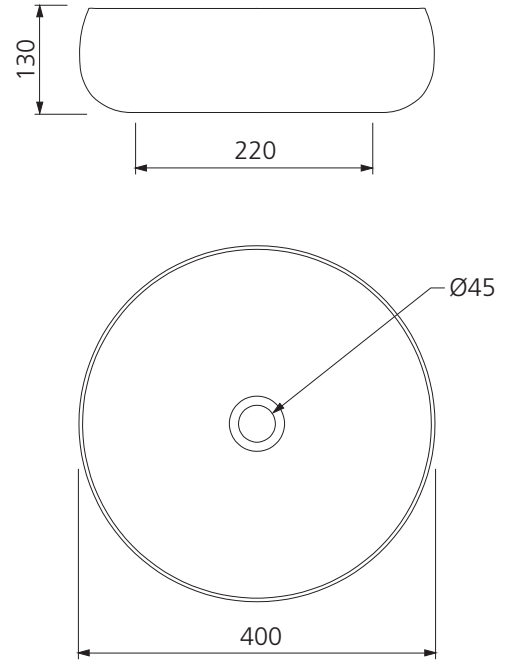

Terzofoco

Italian made 

All dimensions in mm

TZ0301MB

Matte Black Curved Counter Top Basin

Specifications /

| | |
|--|---|
| Basin Size | 400 W x 400 H x 130 D mm |
| Bowl capacity | 8.0 L |
| Waste outlet | Pop up waste sold separately |
| Overflow | Not available |
| Material | Raku clay |
| Colour | Matte Black |
| Installation | Counter top |
| Weight | 10 kg |
| Carton size | 475 W x 475 H x 250 D mm |
| Warranty | Lifetime manufacturer's warranty (see Oliveri website for full details) |
| Maintenance and care instructions | Each basin in this collection is handmade. In order to preserve the appearance and durability of the product, all surfaces should be cleaned gently with a mild liquid detergent or soap and water. Rinse away any trace of detergent and dry with a clean soft cloth. Do not allow materials such as toothpaste, nail polish remover, caustic drain cleaner, alcohol or bleach to remain on the surface, they may damage the finish. Use of unsuitable cleaning agents may also damage the surface. Any damage caused in this way will not be covered by warranty. |