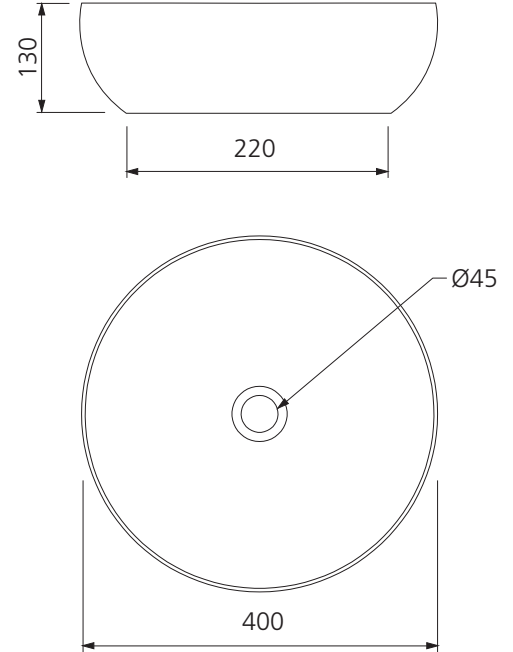

Terzofoco

Italian made 

All dimensions in mm

TZ0301SG

Natural Earth and Sage Green Curved Counter Top Basin

Specifications /

Basin Size	400 W x 400 H x 130 D mm
Bowl capacity	8.5 L
Waste outlet	Pop up waste sold separately
Overflow	Not available
Material	Refractory clay
Colour	Natural Earth and Sage Green
Installation	Counter top
Weight	10 kg
Carton size	475 W x 475 H x 250 D mm
Warranty	Lifetime manufacturer's warranty (see Oliveri website for full details)
Maintenance and care instructions	Each basin in this collection is handmade. In order to preserve the appearance and durability of the product, all surfaces should be cleaned gently with a mild liquid detergent or soap and water. Rinse away any trace of detergent and dry with a clean soft cloth. Do not allow materials such as toothpaste, nail polish remover, caustic drain cleaner, alcohol or bleach to remain on the surface, they may damage the finish. Use of unsuitable cleaning agents may also damage the surface. Any damage caused in this way will not be covered by warranty.