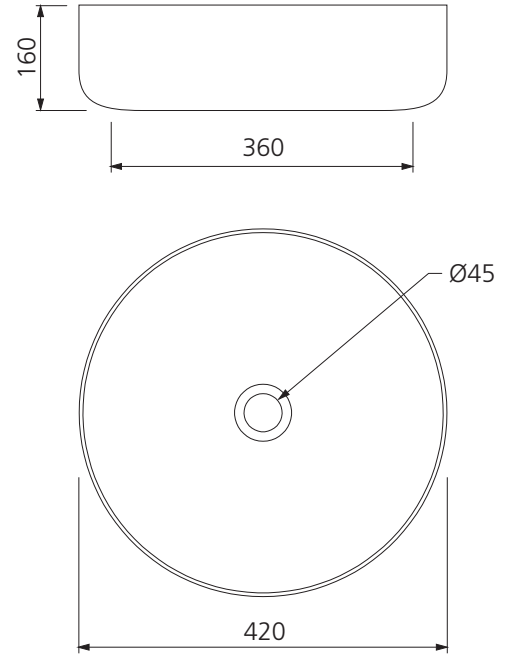

# Terzofoco

Italian made 

All dimensions in mm

**TZ0209WH**

Natural Earth and White Circular Counter Top Basin

## Specifications /

<b>Basin Size</b>	420 W x 420 H x 160 D mm
<b>Bowl capacity</b>	14.0 L
<b>Waste outlet</b>	Pop up waste sold separately
<b>Overflow</b>	Not available
<b>Material</b>	Refractory clay
<b>Colour</b>	Natural Earth and White
<b>Installation</b>	Counter top
<b>Weight</b>	12 kg
<b>Carton size</b>	510 W x 510 H x 310 D mm
<b>Warranty</b>	Lifetime manufacturer's warranty (see Oliveri website for full details)
<b>Maintenance and care instructions</b>	Each basin in this collection is handmade. In order to preserve the appearance and durability of the product, all surfaces should be cleaned gently with a mild liquid detergent or soap and water. Rinse away any trace of detergent and dry with a clean soft cloth. Do not allow materials such as toothpaste, nail polish remover, caustic drain cleaner, alcohol or bleach to remain on the surface, they may damage the finish. Use of unsuitable cleaning agents may also damage the surface. Any damage caused in this way will not be covered by warranty.