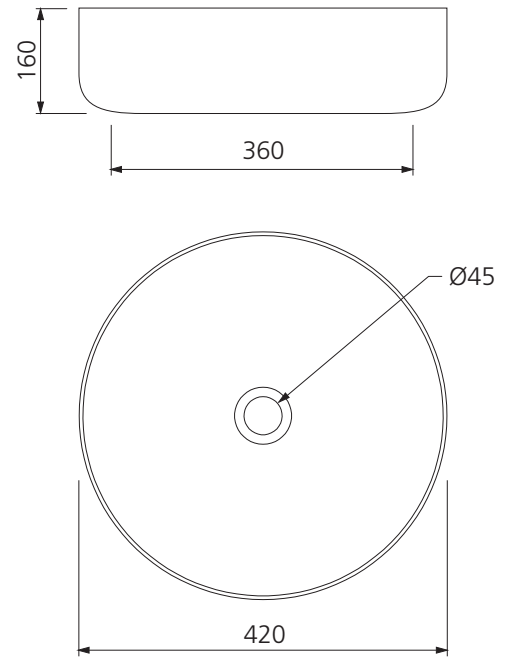

Terzofoco

Italian made 

All dimensions in mm

TZ0209NE

Natural Earth Circular Counter Top Basin

Specifications /

Basin Size	420 W x 420 H x 160 D mm
Bowl capacity	14.0 L
Waste outlet	Pop up waste sold separately
Overflow	Not available
Material	Refractory clay
Colour	Natural Earth
Installation	Counter top
Weight	12 kg
Carton size	510 W x 510 H x 310 D mm
Warranty	Lifetime manufacturer's warranty (see Oliveri website for full details)
Maintenance and care instructions	Each basin in this collection is handmade. In order to preserve the appearance and durability of the product, all surfaces should be cleaned gently with a mild liquid detergent or soap and water. Rinse away any trace of detergent and dry with a clean soft cloth. Do not allow materials such as toothpaste, nail polish remover, caustic drain cleaner, alcohol or bleach to remain on the surface, they may damage the finish. Use of unsuitable cleaning agents may also damage the surface. Any damage caused in this way will not be covered by warranty.