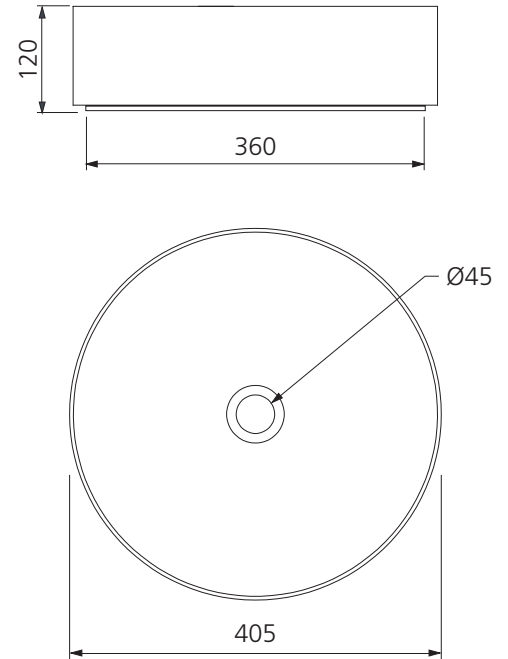

Terzofoco

Italian made 

All dimensions in mm

TZ0200CG

Olive Green Short Circular Counter Top Basin

Specifications /

Basin Size	405 W x 405 H x 120 D mm
Bowl capacity	7.0 L
Waste outlet	Pop up waste sold separately
Overflow	Not available
Material	Fine fire clay
Colour	Olive Green
Installation	Counter top
Weight	10 kg
Carton size	480 W x 480 H x 240 D mm
Warranty	Lifetime manufacturer's warranty (see Oliveri website for full details)
Maintenance and care instructions	Each basin in this collection is handmade. In order to preserve the appearance and durability of the product, all surfaces should be cleaned gently with a mild liquid detergent or soap and water. Rinse away any trace of detergent and dry with a clean soft cloth. Do not allow materials such as toothpaste, nail polish remover, caustic drain cleaner, alcohol or bleach to remain on the surface, they may damage the finish. Use of unsuitable cleaning agents may also damage the surface. Any damage caused in this way will not be covered by warranty.