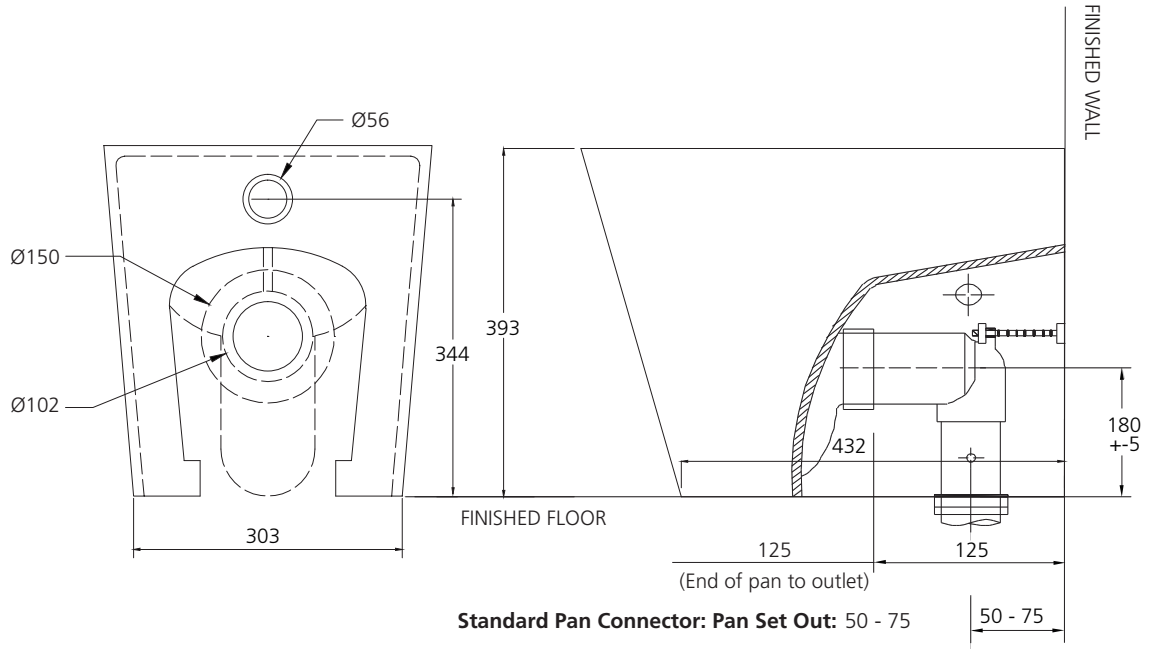

Oslo

OS127-PSC (Pan: OS127BTW / Seat: VI1273ST)
Wall Faced Toilet Suite

All dimensions in mm

Suite includes

- Rimless Pan
- Soft close, quick release seat
- Geberit Sigma8 concealed dual flush cistern*
- Fittings & fixtures

*Flush plate sold separately

Specifications /

WELs Rating	4 star, 3.5 L avg flush volume (4.5 L / 3 L)
Pan	Rimless / Easy-clean design
Traps	Universal (S or P-trap)
Set outs	S-trap set out 50 mm - 75 mm as standard. P-trap set out 185 mm floor to centre of outlet. Optional S-trap set out 150 mm - 170 mm (SPB0201).
Cistern	Geberit Sigma8 Concealed Cistern (Dual flush valve 4.5 L / 3 L)
Fixing	The toilet is fixed with a Geberit concealed water tank in wall
Seat	Soft close and quick release toilet seat is provided as standard. Compression moulded toilet seat, fitted with buffers and metal hinges.
Flush plate	Not included. Compatible with all Geberit Sigma flush plates.
Colour	White
Installation	The installation of the toilet suite shall be in accordance with the normal minimum drain line grade requirements in AS/NZS 3500.2.
Materials	Vitreous china
Weight	Pan is 32.9 kg
Parts list	UF toilet seat, Geberit double flushing valve, standard pipe
Warranty	20 years vitreous china cistern and pan replacement of product; 5 years replacement seat; 2 years valves and fittings; 1 year seals and labour (refer to oliveri.com.au)
Maintenance and care instructions	All surfaces should be cleaned with mild liquid detergent or soap and water. Do not use cream cleaners or citrus based cleaning products, as they are abrasive. Use of unsuitable cleaning agents may damage the surface. Any damage caused in this way will not be covered by warranty.

Oslo

SET OUT DRAWING

All dimensions in mm

OS127-PSC (Pan: OS127BTW / Seat: VI1273ST)
Wall Faced Toilet Suite

OPTIONAL SET OUT DRAWING