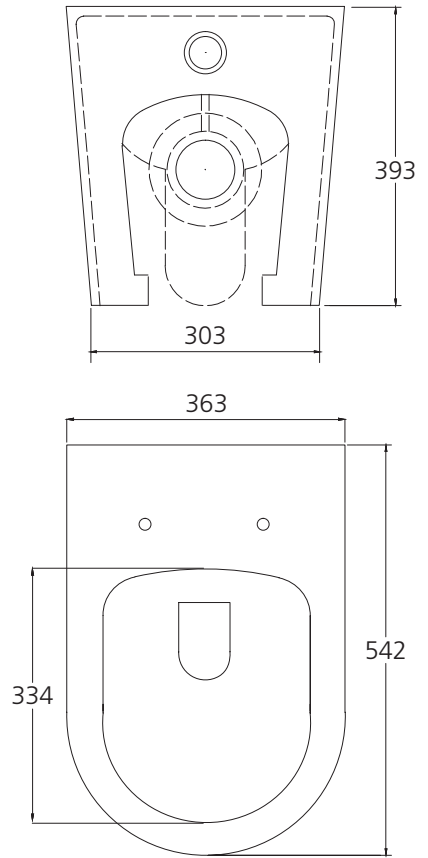

Oslo

OS127-PSC (Pan: OS127BTW / Seat: VI1273ST)
Wall Faced Toilet Suite

All dimensions in mm

Suite includes

- Rimless Pan
- Soft close, quick release seat
- Geberit Sigma8 concealed dual flush cistern*
- Fittings & fixtures

*Flush plate sold separately

Specifications /

WELs Rating	4 star, 3.5 L avg flush volume (4.5 L / 3 L)
Pan	Rimless / Easy-clean design
Traps	Universal (S or P-trap)
Set outs	S-trap set out 50 mm - 75 mm as standard. P-trap set out 185 mm floor to centre of outlet. Optional S-trap set out 150 mm - 170 mm (SPB0201).
Cistern	Geberit Sigma8 Concealed Cistern (Dual flush valve 4.5 L / 3 L)
Fixing	The toilet is fixed with a Geberit concealed water tank in wall
Seat	Soft close and quick release toilet seat is provided as standard. Compression moulded toilet seat, fitted with buffers and metal hinges.
Flush plate	Not included. Compatible with all Geberit Sigma flush plates.
Colour	White
Installation	The installation of the toilet suite shall be in accordance with the normal minimum drain line grade requirements in AS/NZS 3500.2.
Materials	Vitreous china
Weight	Pan is 32.9 kg
Parts list	UF toilet seat, Geberit double flushing valve, standard pipe
Warranty	20 years vitreous china cistern and pan replacement of product; 5 years replacement seat; 2 years valves and fittings; 1 year seals and labour (refer to oliveri.com.au)
Maintenance and care instructions	All surfaces should be cleaned with mild liquid detergent or soap and water. Do not use cream cleaners or citrus based cleaning products, as they are abrasive. Use of unsuitable cleaning agents may damage the surface. Any damage caused in this way will not be covered by warranty.

Oslo

SET OUT DRAWING

All dimensions in mm

OS127-PSC (Pan: OS127BTW / Seat: VI1273ST)
Wall Faced Toilet Suite

OPTIONAL SET OUT DRAWING