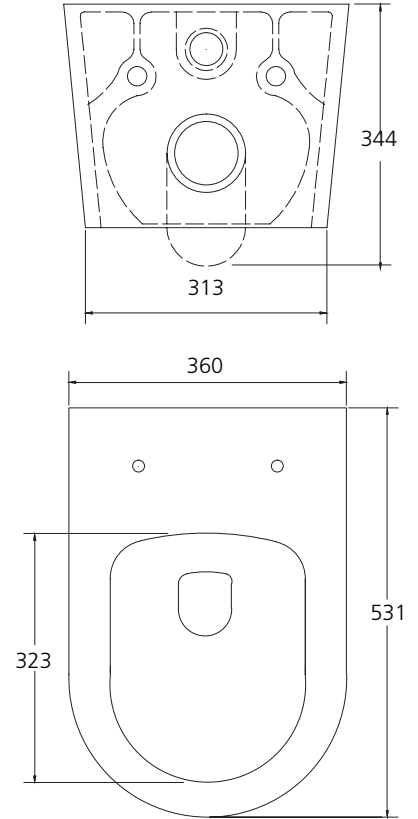

# Oslo

**OS513-PSC** (Pan: OS0513 / Seat: V11273ST)  
Wall Hung Toilet Suite

All dimensions in mm

### Specifications /

<b>WELs Rating</b>	4 star, 3.5 L avg flush volume
<b>Pan</b>	Rimless / Easy-clean design
<b>Traps</b>	P-trap installation
<b>Set outs</b>	P-trap set out refer drawing
<b>Cistern</b>	Geberit Sigma8 Duofix Concealed Cistern with Frame (Dual flush valve 4.5 L / 3 L)
<b>Fixing</b>	The toilet is fixed with a Geberit concealed water tank in wall.
<b>Seat</b>	Soft close and quick release toilet seat is provided as standard. Compression moulded toilet seat, fitted with buffers and metal hinges.
<b>Flush plate</b>	Not included. Compatible with all Geberit Sigma flush plates.
<b>Colour</b>	White
<b>Installation</b>	The installation of the toilet suite shall be in accordance with the normal minimum drain line grade requirements in AS/NZS 3500.2.
<b>Materials</b>	Vitreous china
<b>Weight</b>	Pan is 26.8 kg
<b>Parts list</b>	UF toilet seat, Geberit double flushing valve, standard pipe.
<b>Warranty</b>	20 years vitreous china cistern and pan replacement of product; 5 years replacement seat; 2 years valves and fittings; 1 year seals and labour (see Oliveri website for full details)
<b>Maintenance and care instructions</b>	All surfaces should be cleaned with mild liquid detergent or soap and water. Do not use cream cleaners or citrus based cleaning products, as they are abrasive. Use of unsuitable cleaning agents may damage the surface. Any damage caused in this way will not be covered by warranty.

## SET OUT DRAWING

All dimensions in mm

**OS513-PSC** (Pan: OS0513 / Seat: V11273ST)  
Wall Hung Toilet Suite