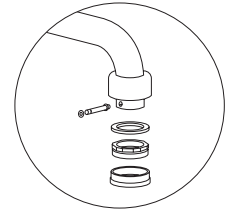

# Care Accessories

ACCBRRC

Care Toilet Backrest

All dimensions in mm

Concealed brass fixing mechanism

## Specifications /

<b>Rail size</b>	Diameter 32 mm
<b>Application</b>	Domestic and commercial care
<b>Fixing</b>	Brass base and connector with secure flange pin and cover to conceal wall fixings
<b>Installation</b>	Wall mounted. Can be installed to comply with AS 1428.1
<b>Materials</b>	Satin stainless steel 304 (1.2 mm thick railing tube) Polyethene cushion
<b>Weight</b>	3.2 kg
<b>Parts list</b>	Backrest, flange covers and fixings
<b>Commercial warranty</b>	5 years replacement parts and 1 year labour (see Oliveri website for full details)
<b>Maintenance and care instructions</b>	All surfaces should be cleaned with mild liquid detergent or soap and water. Do not use cream cleaners or citrus based cleaning products, as they are abrasive. Use of unsuitable cleaning agents may damage the surface. Any damage caused in this way will not be covered by warranty.