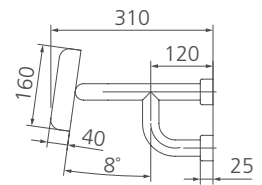

# Care Accessories

ACCBRRC

Care Toilet Backrest

All dimensions in mm

Concealed brass fixing mechanism

## Specifications /

<b>Rail size</b>	Diameter 32 mm
<b>Application</b>	Domestic and commercial care
<b>Fixing</b>	Brass base and connector with secure flange pin and cover to conceal wall fixings
<b>Installation</b>	Wall mounted. Can be installed to comply with AS 1428.1
<b>Materials</b>	Satin stainless steel 304 (1.2 mm thick railing tube) Polyethene cushion
<b>Weight</b>	3.2 kg
<b>Parts list</b>	Backrest, flange covers and fixings
<b>Commercial warranty</b>	5 years replacement parts and 1 year labour (see Oliveri website for full details)
<b>Maintenance and care instructions</b>	All surfaces should be cleaned with mild liquid detergent or soap and water. Do not use cream cleaners or citrus based cleaning products, as they are abrasive. Use of unsuitable cleaning agents may damage the surface. Any damage caused in this way will not be covered by warranty.