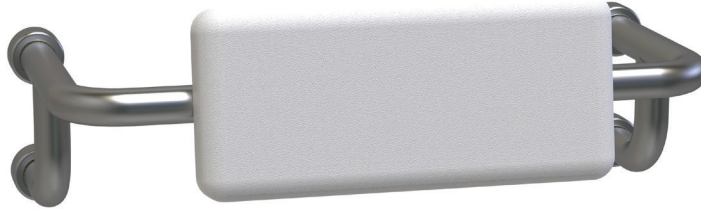

# Care Accessories

ACCBRRC

Care Toilet Backrest

All dimensions in mm

Concealed brass fixing mechanism

## Specifications /

<b>Rail size</b>	Diameter 32 mm
<b>Application</b>	Domestic and commercial care
<b>Fixing</b>	Brass base and connector with secure flange pin and cover to conceal wall fixings
<b>Installation</b>	Wall mounted. Can be installed to comply with AS 1428.1
<b>Materials</b>	Satin stainless steel 304 (1.2 mm thick railing tube) Polyethene cushion
<b>Weight</b>	3.2 kg
<b>Parts list</b>	Backrest, flange covers and fixings
<b>Commercial warranty</b>	5 years replacement parts and 1 year labour (see Oliveri website for full details)
<b>Maintenance and care instructions</b>	All surfaces should be cleaned with mild liquid detergent or soap and water. Do not use cream cleaners or citrus based cleaning products, as they are abrasive. Use of unsuitable cleaning agents may damage the surface. Any damage caused in this way will not be covered by warranty.