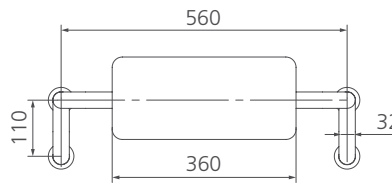

# Care Accessories

ACCBRRC

Care Toilet Backrest

All dimensions in mm

Concealed brass fixing mechanism

## Specifications /

<b>Rail size</b>	Diameter 32 mm
<b>Application</b>	Domestic and commercial care
<b>Fixing</b>	Brass base and connector with secure flange pin and cover to conceal wall fixings
<b>Installation</b>	Wall mounted. Can be installed to comply with AS 1428.1
<b>Materials</b>	Satin stainless steel 304 (1.2 mm thick railing tube) Polyethene cushion
<b>Weight</b>	3.2 kg
<b>Parts list</b>	Backrest, flange covers and fixings
<b>Commercial warranty</b>	5 years replacement parts and 1 year labour (see Oliveri website for full details)
<b>Maintenance and care instructions</b>	All surfaces should be cleaned with mild liquid detergent or soap and water. Do not use cream cleaners or citrus based cleaning products, as they are abrasive. Use of unsuitable cleaning agents may damage the surface. Any damage caused in this way will not be covered by warranty.