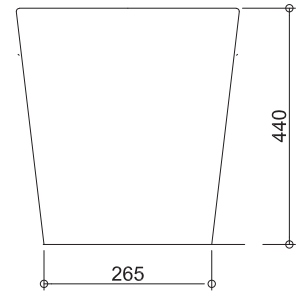

Vienna

VI202C-B (Pan: VI202C / Cistern: ACCIWRTC / Seat: ACC201-6CB)
Wall Faced Care Toilet Suite with Blue Seat

All dimensions in mm

Suite includes

- Rimless Pan
- Lock-in, single flap blue seat
- R&T dual flush concealed cistern
- Brushed chrome raised button push plate
- Fittings & fixtures

Specifications /

WELs Rating	4 star, 3.5 L avg flush volume
Pan	Box rimless design
Trap(s)	Universal trap for S or P-trap installations. S-trap set out 140 mm - 250 mm as standard. P-trap set out 180 mm floor to centre of outlet.
Cistern	R&T dual flush concealed cistern (4.5 L / 3 L, 3.5 L avg flush volume)
Flush plate	Brushed chrome raised pneumatic buttons - AS 1428.1 compliant
Fixing	The toilet is fixed with R&T concealed water tank in wall.
Seat	Lock-in single flap blue toilet seat is provided as standard. UF compression moulded toilet seat, fitted with buffers and metal hinges.
Installation	AS1428 Compliance: Refer to the latest standard to ensure installation meets the requirements. The installation of the toilet suite shall be in accordance with the normal minimum drain line grade requirements in AS/NZS 3500.2.
Materials	Vitreous china
Colour	White / blue seat
Weight	Pan 44.1 kg, cistern 7.0 kg
Parts list	Pan, seat, hinges, concealed cistern, push plate, S-trap connector, seal ring, fixing plate, fixing screw, floor fixing screw
Commercial warranty	10 years vitreous china pan replacement of product; 5 years replacement seat, cistern; 2 years valves and fittings; 1 year seals, buttons and labour (see Oliveri website for full details)
Maintenance and care instructions	All surfaces should be cleaned with mild liquid detergent or soap and water. Do not use cream cleaners or citrus based cleaning products, as they are abrasive. Use of unsuitable cleaning agents may damage the surface. Any damage caused in this way will not be covered by warranty.