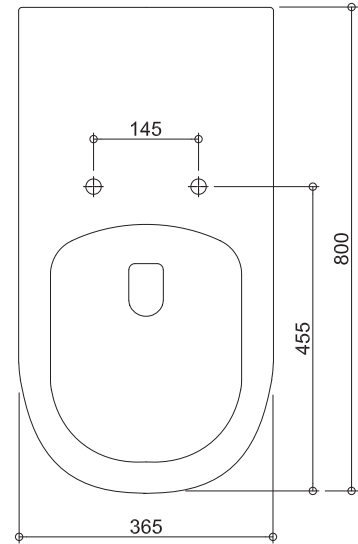

Specifications /

WELs Rating	4 star, 3.5 L avg flush volume
Pan	Box rimless design
Trap(s)	Universal trap for S or P-trap installations. S-trap set out 140 mm - 250 mm as standard. P-trap set out 180 mm floor to centre of outlet.
Cistern	R&T dual flush concealed cistern (4.5 L / 3 L, 3.5 L avg flush volume)
Flush plate	Brushed chrome raised pneumatic buttons - AS 1428.1 compliant
Fixing	The toilet is fixed with R&T concealed water tank in wall.
Seat	Lock-in single flap blue toilet seat is provided as standard. UF compression moulded toilet seat, fitted with buffers and metal hinges.
Installation	AS1428 Compliance: Refer to the latest standard to ensure installation meets the requirements. The installation of the toilet suite shall be in accordance with the normal minimum drain line grade requirements in AS/NZS 3500.2.
Materials	Vitreous china
Colour	White / blue seat
Weight	Pan 44.1 kg, cistern 7.0 kg
Parts list	Pan, seat, hinges, concealed cistern, push plate, S-trap connector, seal ring, fixing plate, fixing screw, floor fixing screw
Commercial warranty	10 years vitreous china pan replacement of product; 5 years replacement seat, cistern; 2 years valves and fittings; 1 year seals, buttons and labour (see Oliveri website for full details)
Maintenance and care instructions	All surfaces should be cleaned with mild liquid detergent or soap and water. Do not use cream cleaners or citrus based cleaning products, as they are abrasive. Use of unsuitable cleaning agents may damage the surface. Any damage caused in this way will not be covered by warranty.

Vienna

VI202C-B (Pan: VI202C / Cistern: ACCIWRTC / Seat: ACC201-6CB)
 Wall Faced Care Toilet Suite with Blue Seat

All dimensions in mm

FRONT VIEW

TOP VIEW

SIDE VIEW