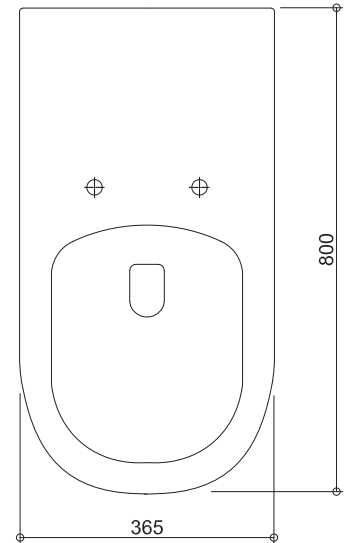

Vienna

VI202C-B (Pan: VI202C / Cistern: ACCIWRTC / Seat: ACC201-6CB)
Wall Faced Care Toilet Suite with Blue Seat

All dimensions in mm

Suite includes

- Rimless Pan
- Lock-in, single flap blue seat
- R&T dual flush concealed cistern
- Brushed chrome raised button push plate
- Fittings & fixtures

Specifications /

WELs Rating	4 star, 3.5 L avg flush volume
Pan	Box rimless design
Trap(s)	Universal trap for S or P-trap installations. S-trap set out 140 mm - 250 mm as standard. P-trap set out 180 mm floor to centre of outlet.
Cistern	R&T dual flush concealed cistern (4.5 L / 3 L, 3.5 L avg flush volume)
Flush plate	Brushed chrome raised pneumatic buttons - AS 1428.1 compliant
Fixing	The toilet is fixed with R&T concealed water tank in wall.
Seat	Lock-in single flap blue toilet seat is provided as standard. UF compression moulded toilet seat, fitted with buffers and metal hinges.
Installation	AS1428 Compliance: Refer to the latest standard to ensure installation meets the requirements. The installation of the toilet suite shall be in accordance with the normal minimum drain line grade requirements in AS/NZS 3500.2.
Materials	Vitreous china
Colour	White / blue seat
Weight	Pan 44.1 kg, cistern 7.0 kg
Parts list	Pan, seat, hinges, concealed cistern, push plate, S-trap connector, seal ring, fixing plate, fixing screw, floor fixing screw
Commercial warranty	10 years vitreous china pan replacement of product; 5 years replacement seat, cistern; 2 years valves and fittings; 1 year seals, buttons and labour (see Oliveri website for full details)
Maintenance and care instructions	All surfaces should be cleaned with mild liquid detergent or soap and water. Do not use cream cleaners or citrus based cleaning products, as they are abrasive. Use of unsuitable cleaning agents may damage the surface. Any damage caused in this way will not be covered by warranty.