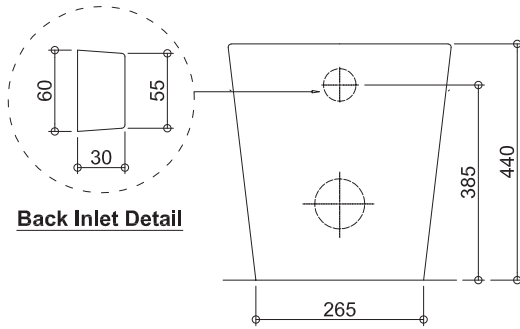

Vienna

VI202C-B (Pan: VI202C / Cistern: ACCIWRTC / Seat: ACC201-6CB)
Wall Faced Care Toilet Suite with Blue Seat

All dimensions in mm

FRONT VIEW