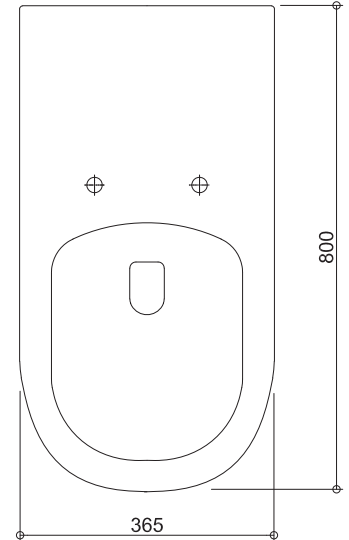

# Vienna

**VI202C-G** (Pan: VI202C / Cistern: ACCIWRTC / Seat: ACC201-4CG)  
Wall Faced Care Toilet Suite with Grey Seat

All dimensions in mm

### Specifications /

<b>WELs Rating</b>	4 star, 3.5 L avg flush volume
<b>Pan</b>	Box rimless design
<b>Trap(s)</b>	Universal trap for S or P-trap installations. S-trap set out 140 mm - 250 mm as standard. P-trap set out 180 mm floor to centre of outlet.
<b>Cistern</b>	R&T dual flush concealed cistern (4.5 L / 3 L, 3.5 L avg flush volume)
<b>Flush plate</b>	Brushed chrome raised pneumatic buttons - AS 1428.1 compliant
<b>Fixing</b>	The toilet is fixed with R&T concealed water tank in wall.
<b>Seat</b>	Lock-in single flap grey toilet seat is provided as standard. UF compression moulded toilet seat, fitted with buffers and metal hinges.
<b>Installation</b>	<b>AS1428 Compliance:</b> Refer to the latest standard to ensure installation meets the requirements. The installation of the toilet suite shall be in accordance with the normal minimum drain line grade requirements in AS/NZS 3500.2.
<b>Materials</b>	Vitreous china
<b>Colour</b>	White / grey seat
<b>Weight</b>	Pan 44.1 kg, cistern 7.0 kg
<b>Parts list</b>	Pan, seat, hinges, concealed cistern, push plate, S-trap connector, seal ring, fixing plate, fixing screw, floor fixing screw
<b>Commercial warranty</b>	10 years vitreous china pan replacement of product; 5 years replacement seat, cistern; 2 years valves and fittings; 1 year seals, buttons and labour (see Oliveri website for full details)
<b>Maintenance and care instructions</b>	All surfaces should be cleaned with mild liquid detergent or soap and water. Do not use cream cleaners or citrus based cleaning products, as they are abrasive. Use of unsuitable cleaning agents may damage the surface. Any damage caused in this way will not be covered by warranty.