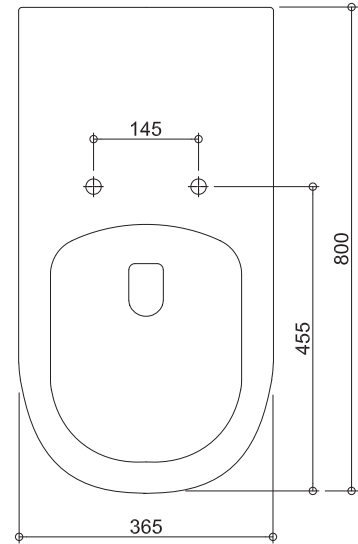

### Specifications /

<b>WELs Rating</b>	4 star, 3.5 L avg flush volume
<b>Pan</b>	Box rimless design
<b>Trap(s)</b>	Universal trap for S or P-trap installations. S-trap set out 140 mm - 250 mm as standard. P-trap set out 180 mm floor to centre of outlet.
<b>Cistern</b>	R&T dual flush concealed cistern (4.5 L / 3 L, 3.5 L avg flush volume)
<b>Flush plate</b>	Brushed chrome raised pneumatic buttons - AS 1428.1 compliant
<b>Fixing</b>	The toilet is fixed with R&T concealed water tank in wall.
<b>Seat</b>	Lock-in single flap grey toilet seat is provided as standard. UF compression moulded toilet seat, fitted with buffers and metal hinges.
<b>Installation</b>	<b>AS1428 Compliance:</b> Refer to the latest standard to ensure installation meets the requirements. The installation of the toilet suite shall be in accordance with the normal minimum drain line grade requirements in AS/NZS 3500.2.
<b>Materials</b>	Vitreous china
<b>Colour</b>	White / grey seat
<b>Weight</b>	Pan 44.1 kg, cistern 7.0 kg
<b>Parts list</b>	Pan, seat, hinges, concealed cistern, push plate, S-trap connector, seal ring, fixing plate, fixing screw, floor fixing screw
<b>Commercial warranty</b>	10 years vitreous china pan replacement of product; 5 years replacement seat, cistern; 2 years valves and fittings; 1 year seals, buttons and labour (see Oliveri website for full details)
<b>Maintenance and care instructions</b>	All surfaces should be cleaned with mild liquid detergent or soap and water. Do not use cream cleaners or citrus based cleaning products, as they are abrasive. Use of unsuitable cleaning agents may damage the surface. Any damage caused in this way will not be covered by warranty.

# Vienna

**VI202C-G** (Pan: VI202C / Cistern: ACCIWRTC / Seat: ACC201-4CG)  
 Wall Faced Care Toilet Suite with Grey Seat

All dimensions in mm

**FRONT VIEW**

**TOP VIEW**

**SIDE VIEW**