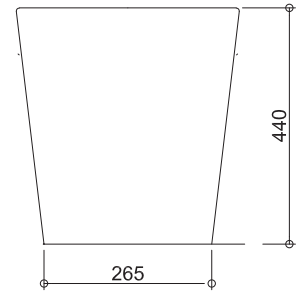

# Vienna

**VI202C-G** (Pan: VI202C / Cistern: ACCIWRTC / Seat: ACC201-4CG)  
Wall Faced Care Toilet Suite with Grey Seat

All dimensions in mm