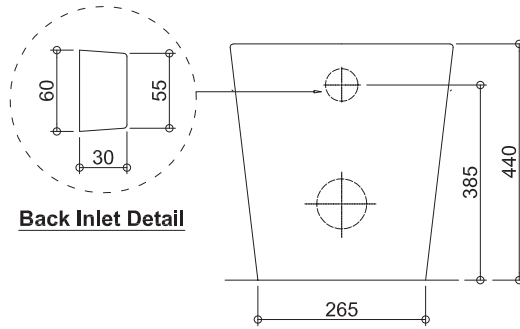

### Specifications /

<b>WELs Rating</b>	4 star, 3.5 L avg flush volume
<b>Pan</b>	Box rimless design
<b>Trap(s)</b>	Universal trap for S or P-trap installations. S-trap set out 140 mm - 250 mm as standard. P-trap set out 180 mm floor to centre of outlet.
<b>Cistern</b>	R&T dual flush concealed cistern (4.5 L / 3 L, 3.5 L avg flush volume)
<b>Flush plate</b>	Brushed chrome raised pneumatic buttons - AS 1428.1 compliant
<b>Fixing</b>	The toilet is fixed with R&T concealed water tank in wall.
<b>Seat</b>	Lock-in single flap grey toilet seat is provided as standard. UF compression moulded toilet seat, fitted with buffers and metal hinges.
<b>Installation</b>	<b>AS1428 Compliance:</b> Refer to the latest standard to ensure installation meets the requirements. The installation of the toilet suite shall be in accordance with the normal minimum drain line grade requirements in AS/NZS 3500.2.
<b>Materials</b>	Vitreous china
<b>Colour</b>	White / grey seat
<b>Weight</b>	Pan 44.1 kg, cistern 7.0 kg
<b>Parts list</b>	Pan, seat, hinges, concealed cistern, push plate, S-trap connector, seal ring, fixing plate, fixing screw, floor fixing screw
<b>Commercial warranty</b>	10 years vitreous china pan replacement of product; 5 years replacement seat, cistern; 2 years valves and fittings; 1 year seals, buttons and labour (see Oliveri website for full details)
<b>Maintenance and care instructions</b>	All surfaces should be cleaned with mild liquid detergent or soap and water. Do not use cream cleaners or citrus based cleaning products, as they are abrasive. Use of unsuitable cleaning agents may damage the surface. Any damage caused in this way will not be covered by warranty.

# Vienna

**VI202C-G** (Pan: VI202C / Cistern: ACCIWRTC / Seat: ACC201-4CG)  
 Wall Faced Care Toilet Suite with Grey Seat

All dimensions in mm

**FRONT VIEW**

**TOP VIEW**

**SIDE VIEW**