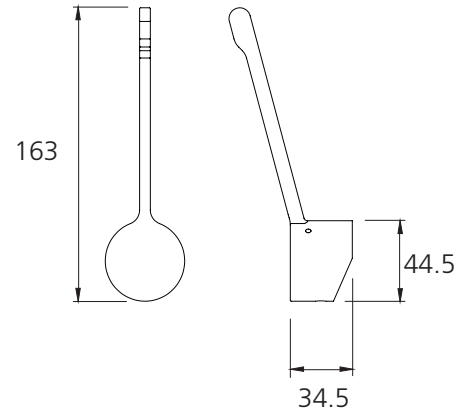

Essente

ACCH001

Essente Stainless Steel Care Handle For Goose Neck Mixer

PREMIUM
304 GRADE
STAINLESS
STEEL

All dimensions in mm

Compatible tapware models:

- SS2520 Essente Stainless Steel Goose Neck Mixer
- SS2525 Essente Stainless Steel Goose Neck Pull Out Mixer
- SS2570 Essente Stainless Steel Square Goose Neck Mixer
- SS2575 Essente Stainless Steel Square Goose Neck Pull Out Mixer

Specifications /

Style	Extended lever length handle
Compatible tapware	Oliveri Essente goose neck mixers
Finish	Natural (stainless steel)
Materials	304 Grade stainless steel
Product weight	0.14kg
Warranty	7 years part, 1 year labour (refer to oliveri.com.au).
Maintenance and care instructions	All surfaces should be cleaned with mild liquid detergent or soap and water. Do not use cream cleaners or citrus based cleaning products, as they are abrasive. Use of unsuitable cleaning agents may damage the surface. Any damage caused in this way will not be covered by warranty.