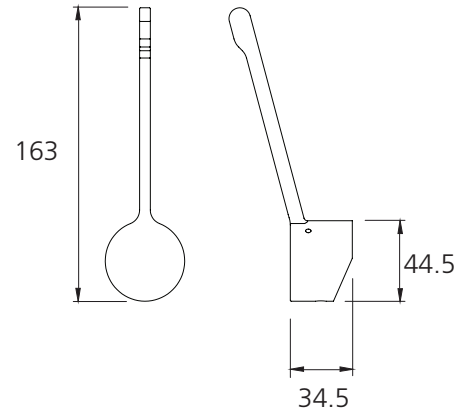

# Essente

ACCH004

Essente Gunmetal Care Handle For Goose Neck Mixer

PREMIUM  
304 GRADE  
STAINLESS  
STEEL

All dimensions in mm

**Compatible tapware models:**

- SS2525-GM Essente Gunmetal Goose Neck Pull Out Mixer
- SS2575-GM Essente Gunmetal Square Goose Neck Pull Out Mixer

Specifications /

<b>Style</b>	Extended lever length handle
<b>Compatible tapware</b>	Oliveri Essente goose neck mixers
<b>Finish</b>	Gunmetal (PVD)
<b>Materials</b>	304 Grade stainless steel
<b>Product weight</b>	0.14kg
<b>Warranty</b>	7 years part, 5 years finish, 1 year labour (refer to oliveri.com.au).
<b>Maintenance and care instructions</b>	All surfaces should be cleaned with mild liquid detergent or soap and water. Do not use cream cleaners or citrus based cleaning products, as they are abrasive. Use of unsuitable cleaning agents may damage the surface. Any damage caused in this way will not be covered by warranty.