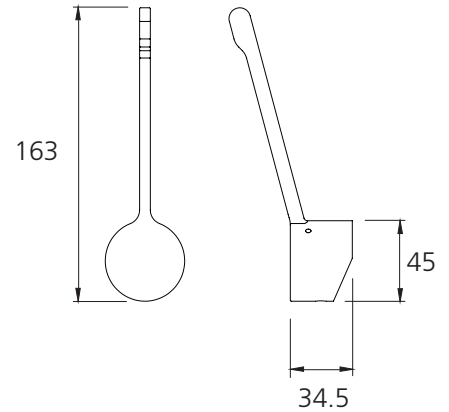

Essente

ACCH005

Essente Stainless Steel Care Handle For Swivel Mixer

PREMIUM
304 GRADE
STAINLESS
STEEL

All dimensions in mm

Compatible tapware models:

- SS2510 Essente Stainless Steel Swivel Mixer
- SS2515 Essente Stainless Steel Swivel Pull Out Mixer

Specifications /

| | |
|--|--|
| Style | Extended lever length handle |
| Compatible tapware | Oliveri Essente swivel mixers |
| Finish | Natural (stainless steel) |
| Materials | 304 Grade stainless steel |
| Product weight | 0.14kg |
| Warranty | 7 years part, 1 year labour (refer to oliveri.com.au). |
| Maintenance and care instructions | All surfaces should be cleaned with mild liquid detergent or soap and water. Do not use cream cleaners or citrus based cleaning products, as they are abrasive. Use of unsuitable cleaning agents may damage the surface. Any damage caused in this way will not be covered by warranty. |