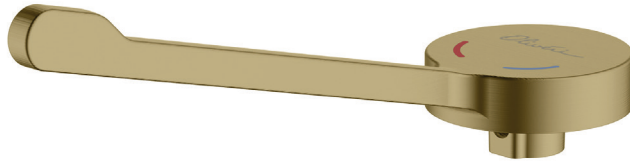

Venice

SPB0257

Classic Gold Care Handle Pin Lever - Suit 35mm Wall Mixer

Compatible tapware models:

- VE111503CG Venice Wall Mixer
- VE112503CG Venice Wall Mixer with Diverter
- VE105503CG Venice Curved Wall Mixer Set
- VE108503CG Venice Straight Wall Mixer Set

Specifications /

Style	Extended lever length handle
Compatible tapware	Oliveri Venice wall mixers
Finish	Classic Gold
Materials	Zinc casting
Product weight	0.09 kg
Warranty	15 years part, 5 years finish, 1 year labour (see Oliveri website for full details)
Maintenance and care instructions	All surfaces should be cleaned with mild liquid detergent or soap and water. Do not use cream cleaners or citrus based cleaning products, as they are abrasive. Use of unsuitable cleaning agents may damage the surface. Any damage caused in this way will not be covered by warranty.