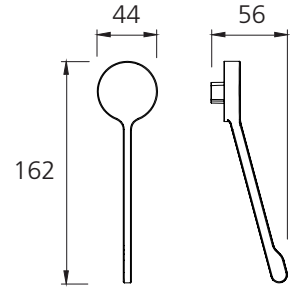

Venice

SPB0253

Brushed Nickel Care Handle Pin Lever - Suit 35mm Wall Mixer

Compatible tapware models:

- VE111504BN Venice Wall Mixer
- VE112504BN Venice Wall Mixer with Diverter
- VE105504BN Venice Curved Wall Mixer Set
- VE108504BN Venice Straight Wall Mixer Set

Specifications /

Style	Extended lever length handle
Compatible tapware	Oliveri Venice wall mixers
Finish	Brushed Nickel
Materials	Zinc casting
Product weight	0.09 kg
Warranty	15 years part, 10 years finish, 1 year labour (see Oliveri website for full details)
Maintenance and care instructions	All surfaces should be cleaned with mild liquid detergent or soap and water. Do not use cream cleaners or citrus based cleaning products, as they are abrasive. Use of unsuitable cleaning agents may damage the surface. Any damage caused in this way will not be covered by warranty.