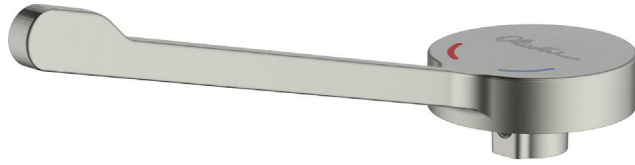

Venice

SPB0253

Brushed Nickel Care Handle Pin Lever - Suit 35mm Wall Mixer

Compatible tapware models:

- VE111504BN Venice Wall Mixer
- VE112504BN Venice Wall Mixer with Diverter
- VE105504BN Venice Curved Wall Mixer Set
- VE108504BN Venice Straight Wall Mixer Set

Specifications /

Style	Extended lever length handle
Compatible tapware	Oliveri Venice wall mixers
Finish	Brushed Nickel
Materials	Zinc casting
Product weight	0.09 kg
Warranty	15 years part, 10 years finish, 1 year labour (see Oliveri website for full details)
Maintenance and care instructions	All surfaces should be cleaned with mild liquid detergent or soap and water. Do not use cream cleaners or citrus based cleaning products, as they are abrasive. Use of unsuitable cleaning agents may damage the surface. Any damage caused in this way will not be covered by warranty.