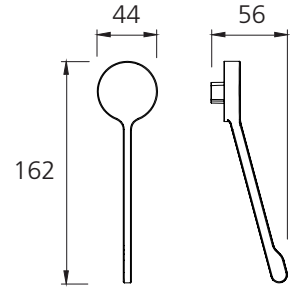

Venice

SPB0229

Chrome Care Handle Pin Lever - Suit 35mm Wall Mixer

Specifications /

Style	Extended lever length handle
Compatible tapware	Oliveri Venice wall mixers
Finish	Chrome
Materials	Zinc casting
Product weight	0.09kg
Warranty	10 Years (refer to oliveri.com.au).
Maintenance and care instructions	All surfaces should be cleaned with mild liquid detergent or soap and water. Do not use cream cleaners or citrus based cleaning products, as they are abrasive. Use of unsuitable cleaning agents may damage the surface. Any damage caused in this way will not be covered by warranty.