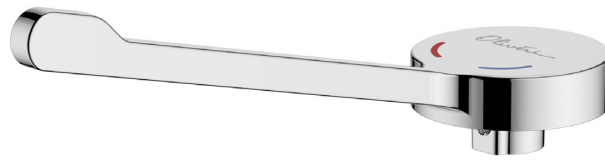

Venice

SPB0229

Chrome Care Handle Pin Lever - Suit 35mm Wall Mixer

Specifications /

Style	Extended lever length handle
Compatible tapware	Oliveri Venice wall mixers
Finish	Chrome
Materials	Zinc casting
Product weight	0.09kg
Warranty	10 Years (refer to oliveri.com.au).
Maintenance and care instructions	All surfaces should be cleaned with mild liquid detergent or soap and water. Do not use cream cleaners or citrus based cleaning products, as they are abrasive. Use of unsuitable cleaning agents may damage the surface. Any damage caused in this way will not be covered by warranty.