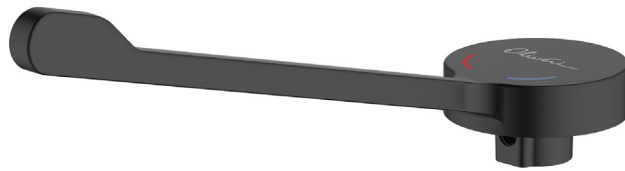

Venice

SPB0230

Matte Black Care Handle Pin Lever - Suit 35mm Wall Mixer

All dimensions in mm

Specifications /

Style	Extended lever length handle
Compatible tapware	Oliveri Venice wall mixers
Finish	Matte black
Materials	Zinc casting
Product weight	0.09kg
Warranty	10 Years (refer to oliveri.com.au).
Maintenance and care instructions	All surfaces should be cleaned with mild liquid detergent or soap and water. Do not use cream cleaners or citrus based cleaning products, as they are abrasive. Use of unsuitable cleaning agents may damage the surface. Any damage caused in this way will not be covered by warranty.