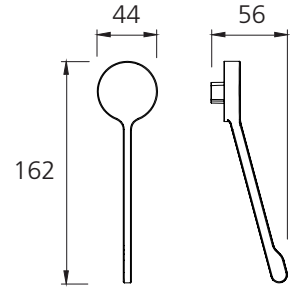

Venice

SPB0230

Matte Black Care Handle Pin Lever - Suit 35mm Wall Mixer

All dimensions in mm

Specifications /

Style	Extended lever length handle
Compatible tapware	Oliveri Venice wall mixers
Finish	Matte black
Materials	Zinc casting
Product weight	0.09kg
Warranty	10 Years (refer to oliveri.com.au).
Maintenance and care instructions	All surfaces should be cleaned with mild liquid detergent or soap and water. Do not use cream cleaners or citrus based cleaning products, as they are abrasive. Use of unsuitable cleaning agents may damage the surface. Any damage caused in this way will not be covered by warranty.