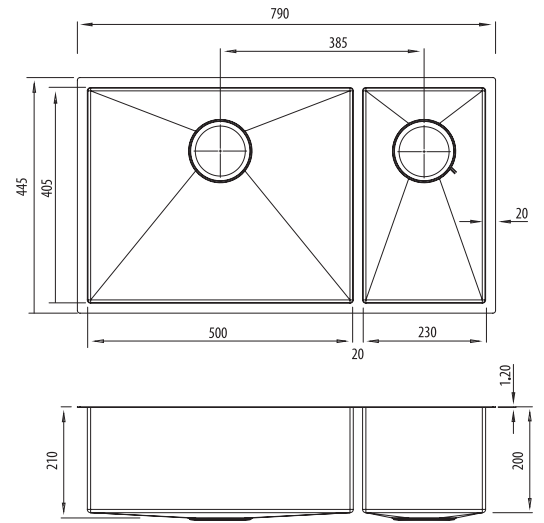

Spectra

SB35GM

1 & 1/2 Bowl Gunmetal Sink

All dimensions in mm

Specifications /

Sink size	790W x 445H mm
Bowl size	Large Bowl 500W x 405H x 200D / 40L 1/2 Bowl 230W x 405H x 200D / 18L
Construction	Fabricated with 5mm radius corners, Softtone® and soundproofing
Material	304 grade, 18/10 coloured stainless steel (1.2 mm thick)
Installation	Topmount, undermount or flushmount
Fixings	Topmount clips supplied only
Min cabinet size	900 mm
Tap holes	N/A
Waste fittings	2 x 90 mm coloured basket wastes included
Overflow	Not available
Carton size	880 x 540 x 330 mm
Weight	19 kg
Warranty	Lifetime manufacturer's warranty (refer to oliveri.com.au)
Maintenance and care instructions	All surfaces should be cleaned with mild liquid detergent or soap and water. To maintain the shine on your Oliveri stainless steel sink, we recommended the use of any of the easy to obtain, non-abrasive stainless steel cleaners or metal polishes.