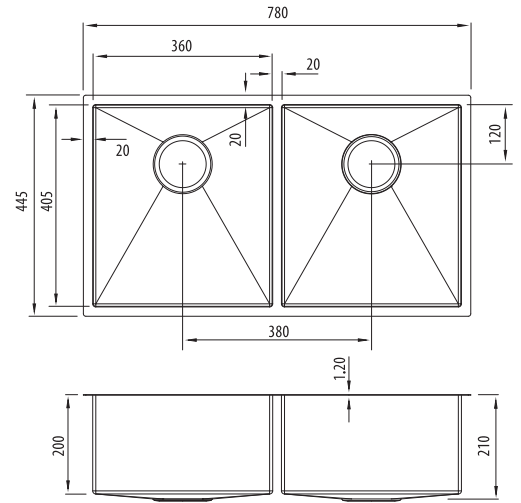

Spectra

SB63SS

Double Bowl Stainless Sink

All dimensions in mm

Specifications /

Sink size	780W x 445H mm
Bowl size	Main Bowl 360W x 405H x 200D / 29L Main Bowl 360W x 405H x 200D / 29L
Construction	Fabricated with 5mm radius corners, Softtone® and soundproofing
Material	304 grade, 18/10 brushed stainless steel (1.2 mm thick)
Installation	Topmount, undermount or flushmount
Fixings	Topmount clips supplied only
Min cabinet size	900 mm
Tap holes	N/A
Waste fittings	2 x 90 mm basket wastes included
Overflow	Not available
Carton size	875 x 540 x 330 mm
Weight	19 kg
Warranty	Lifetime manufacturer's warranty (refer to oliveri.com.au)
Maintenance and care instructions	All surfaces should be cleaned with mild liquid detergent or soap and water. To maintain the shine on your Oliveri stainless steel sink, we recommended the use of any of the easy to obtain, non-abrasive stainless steel cleaners or metal polishes.