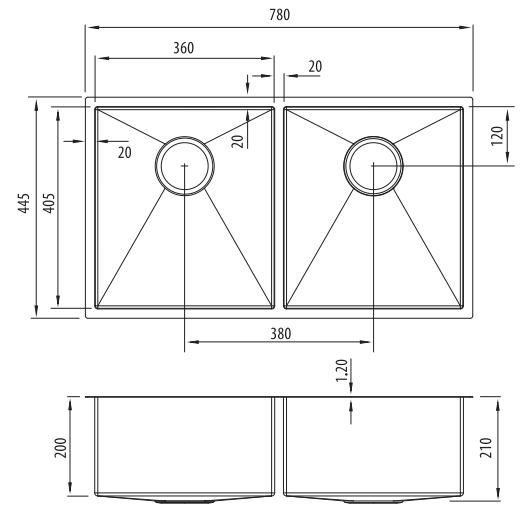

Spectra

SB63GM

Double Bowl Gunmetal Sink

All dimensions in mm

Specifications /

Sink size	780W x 445H mm
Bowl size	Main Bowl 360W x 405H x 200D / 29L
	Main Bowl 360W x 405H x 200D / 29L
Construction	Fabricated with 5mm radius corners, Softtone® and soundproofing
Material	304 grade, 18/10 coloured stainless steel (1.2 mm thick)
Installation	Topmount, undermount or flushmount
Fixings	Topmount clips supplied only
Min cabinet size	900 mm
Tap holes	N/A
Waste fittings	2 x 90 mm coloured basket wastes included
Overflow	Not available
Carton size	875 x 540 x 330 mm
Weight	19 kg
Warranty	Lifetime manufacturer's warranty (refer to oliveri.com.au)
Maintenance and care instructions	All surfaces should be cleaned with mild liquid detergent or soap and water. To maintain the shine on your Oliveri stainless steel sink, we recommended the use of any of the easy to obtain, non-abrasive stainless steel cleaners or metal polishes.