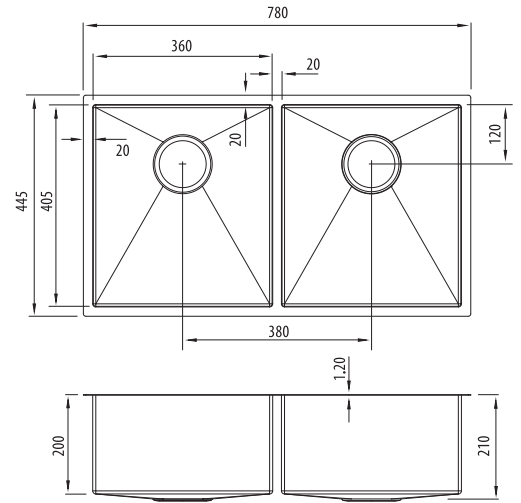

Spectra

SB63SS

Double Bowl Stainless Sink

All dimensions in mm

Specifications /

Sink size	780W x 445H mm
Bowl size	Main Bowl 360W x 405H x 200D / 29L Main Bowl 360W x 405H x 200D / 29L
Construction	Fabricated with 5mm radius corners, Softtone® and soundproofing
Material	304 grade, 18/10 brushed stainless steel (1.2 mm thick)
Installation	Topmount, undermount or flushmount
Fixings	Topmount clips supplied only
Min cabinet size	900 mm
Tap holes	N/A
Waste fittings	2 x 90 mm basket wastes included
Overflow	Not available
Carton size	880 x 540 x 330 mm
Weight	21 kg
Warranty	Lifetime manufacturer's warranty (refer to oliveri.com.au)
Maintenance and care instructions	All surfaces should be cleaned with mild liquid detergent or soap and water. To maintain the shine on your Oliveri stainless steel sink, we recommended the use of any of the easy to obtain, non-abrasive stainless steel cleaners or metal polishes.