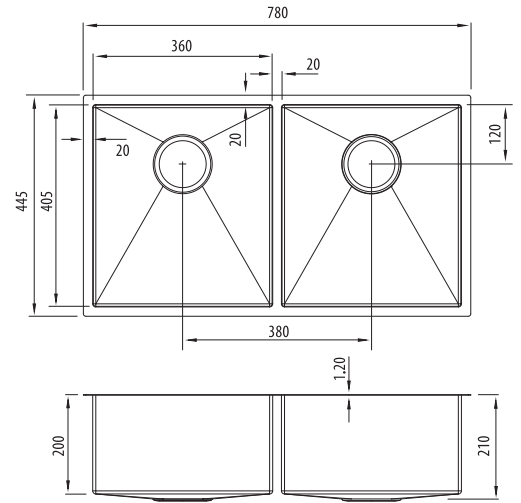

Spectra

SB63SS

Double Bowl Stainless Sink

Specifications /

Sink size	780W x 445H mm
Bowl size	Main Bowl 360W x 405H x 200D / 29L Main Bowl 360W x 405H x 200D / 29L
Construction	Fabricated with 5mm radius corners, Softtone® and soundproofing
Material	304 grade, 18/10 brushed stainless steel (1.2 mm thick)
Installation	Topmount, undermount or flushmount
Fixings	Topmount clips supplied only
Min cabinet size	900 mm
Tap holes	N/A
Waste fittings	2 x 90 mm basket wastes included
Overflow	Not available
Carton size	880 x 540 x 330 mm
Weight	21 kg
Warranty	Lifetime manufacturer's warranty (refer to oliveri.com.au)
Maintenance and care instructions	All surfaces should be cleaned with mild liquid detergent or soap and water. To maintain the shine on your Oliveri stainless steel sink, we recommended the use of any of the easy to obtain, non-abrasive stainless steel cleaners or metal polishes.