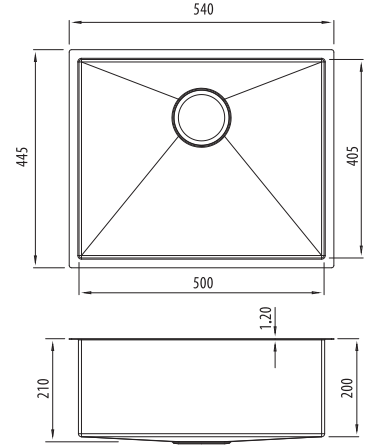

Spectra

SB50SS

Single Bowl Stainless Sink

All dimensions in mm

Specifications /

Sink size	540W x 445H mm
Bowl size	Large Bowl 500W x 405H x 200D / 40L
Construction	Fabricated with 5mm radius corners, Softtone® and soundproofing
Material	304 grade, 18/10 brushed stainless steel (1.2 mm thick)
Installation	Topmount, undermount or flushmount
Fixings	Topmount clips supplied only
Min cabinet size	600 mm
Tap holes	N/A
Waste fittings	1 x 90 mm basket waste included
Overflow	Not available
Carton size	640 x 540 x 330 mm
Weight	15 kg
Warranty	Lifetime manufacturer's warranty (refer to oliveri.com.au)
Maintenance and care instructions	All surfaces should be cleaned with mild liquid detergent or soap and water. To maintain the shine on your Oliveri stainless steel sink, we recommended the use of any of the easy to obtain, non-abrasive stainless steel cleaners or metal polishes.