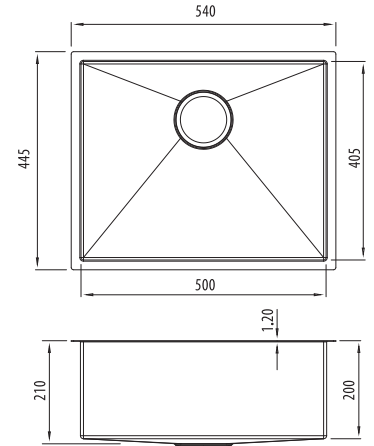

Spectra

SB50GM

Single Bowl Gunmetal Sink

All dimensions in mm

Specifications /

Sink size	540W x 445H mm
Bowl size	Large Bowl 500W x 405H x 200D / 40L
Construction	Fabricated with 5mm radius corners, Softtone® and soundproofing
Material	304 grade, 18/10 coloured stainless steel (1.2 mm thick)
Installation	Topmount, undermount or flushmount
Fixings	Topmount clips supplied only
Min cabinet size	600 mm
Tap holes	N/A
Waste fittings	1 x 90 mm coloured basket waste included
Overflow	Not available
Carton size	640 x 540 x 330 mm
Weight	15 kg
Warranty	Lifetime manufacturer's warranty (refer to oliveri.com.au)
Maintenance and care instructions	All surfaces should be cleaned with mild liquid detergent or soap and water. To maintain the shine on your Oliveri stainless steel sink, we recommended the use of any of the easy to obtain, non-abrasive stainless steel cleaners or metal polishes.