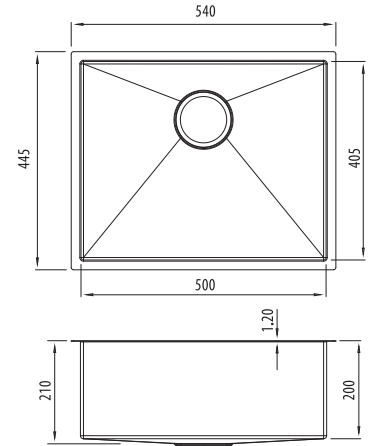

Spectra

SB50SS

Single Bowl Stainless Sink

All dimensions in mm

Specifications /

Sink size	540W x 445H mm
Bowl size	Large Bowl 500W x 405H x 200D / 40L
Construction	Fabricated with 5mm radius corners, Softtone® and soundproofing
Material	304 grade, 18/10 brushed stainless steel (1.2 mm thick)
Installation	Topmount, undermount or flushmount
Fixings	Topmount clips supplied only
Min cabinet size	600 mm
Tap holes	N/A
Waste fittings	1 x 90 mm basket waste included
Overflow	Not available
Carton size	640 x 540 x 330 mm
Weight	16 kg
Warranty	Lifetime manufacturer's warranty (refer to oliveri.com.au)
Maintenance and care instructions	All surfaces should be cleaned with mild liquid detergent or soap and water. To maintain the shine on your Oliveri stainless steel sink, we recommended the use of any of the easy to obtain, non-abrasive stainless steel cleaners or metal polishes.