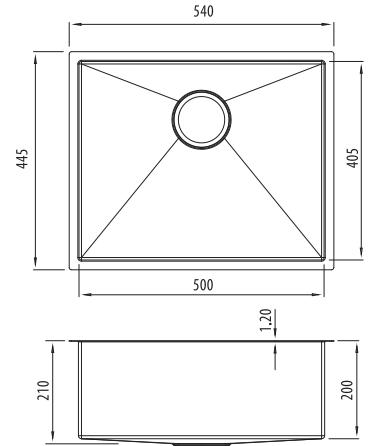

Spectra

SB50SS

Single Bowl Stainless Sink

All dimensions in mm

Specifications /

Sink size	540W x 445H mm
Bowl size	Large Bowl 500W x 405H x 200D / 40L
Construction	Fabricated with 5mm radius corners, Softtone® and soundproofing
Material	304 grade, 18/10 brushed stainless steel (1.2 mm thick)
Installation	Topmount, undermount or flushmount
Fixings	Topmount clips supplied only
Min cabinet size	600 mm
Tap holes	N/A
Waste fittings	1 x 90 mm basket waste included
Overflow	Not available
Carton size	640 x 540 x 330 mm
Weight	16 kg
Warranty	Lifetime manufacturer's warranty (refer to oliveri.com.au)
Maintenance and care instructions	All surfaces should be cleaned with mild liquid detergent or soap and water. To maintain the shine on your Oliveri stainless steel sink, we recommended the use of any of the easy to obtain, non-abrasive stainless steel cleaners or metal polishes.