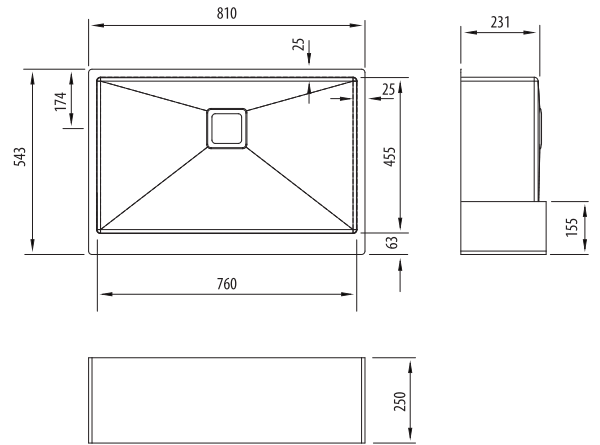

## PR1290U

Mega Bowl Undermount Sink With Apron

All dimensions in mm

### Specifications /

<b>Sink size</b>	810W x 543H mm
<b>Bowl size</b>	Mega Bowl 760W x 455H x 225D / 78L
<b>Construction</b>	Fabricated with 10 mm radius corners, Softtone® and soundproofing.
<b>Material</b>	304 grade, 18/10 brushed stainless steel (1.5 mm thick)
<b>Installation</b>	Undermount
<b>Fixings</b>	Undermount clips supplied
<b>Min cabinet size</b>	900 mm
<b>Tap holes</b>	N/A
<b>Waste fittings</b>	1 x 90 mm basket waste included
<b>Overflow</b>	Not available
<b>Carton size</b>	900 x 575 x 290 mm
<b>Weight</b>	19 kg
<b>Warranty</b>	Lifetime manufacturer's warranty (refer to <a href="http://oliveri.com.au">oliveri.com.au</a> )
<b>Maintenance and care instructions</b>	All surfaces should be cleaned with mild liquid detergent or soap and water. To maintain the shine on your Oliveri stainless steel sink, we recommended the use of any of the easy to obtain, non-abrasive stainless steel cleaners or metal polishes.