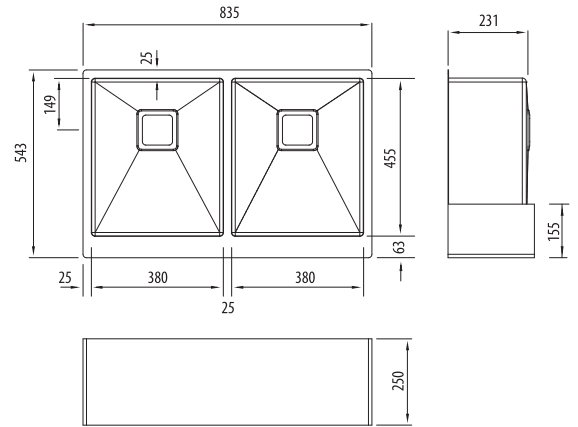

Professional Butler Series

PR1263U

Double Bowl Undermount Sink With Apron

All dimensions in mm

Specifications /

Sink size	835W x 543H mm
Bowl size	Main Bowl 380W x 455H x 225D / 39L Main Bowl 380W x 455H x 225D / 39L
Construction	Fabricated with 10 mm radius corners, Softtone® and soundproofing.
Material	304 grade, 18/10 brushed stainless steel (1.5 mm thick)
Installation	Undermount
Fixings	Undermount clips supplied
Min cabinet size	900 mm
Tap holes	N/A
Waste fittings	2 x 90 mm basket wastes included
Overflow	Not available
Carton size	920 x 575 x 290 mm
Weight	21 kg
Warranty	Lifetime manufacturer's warranty (refer to oliveri.com.au)
Maintenance and care instructions	All surfaces should be cleaned with mild liquid detergent or soap and water. To maintain the shine on your Oliveri stainless steel sink, we recommended the use of any of the easy to obtain, non-abrasive stainless steel cleaners or metal polishes.