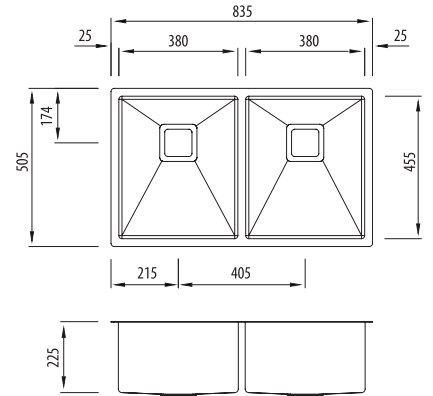

## PR1163U

Double Bowl Undermount Sink

All dimensions in mm

### Specifications /

<b>Sink size</b>	835W x 505H mm
<b>Bowl size</b>	Standard Bowl 380W x 455H x 225D / 39L
<b>Construction</b>	Fabricated with 10 mm radius corners, Softtone® and soundproofing.
<b>Material</b>	304 grade, 18/10 brushed stainless steel (1.5 mm thick)
<b>Installation</b>	Undermount
<b>Fixings</b>	Undermount clips supplied
<b>Min cabinet size</b>	900 x 720 mm
<b>Tap holes</b>	N/A
<b>Waste fittings</b>	2 x 90 mm basket wastes included
<b>Overflow</b>	Not available
<b>Carton size</b>	920 x 575 x 290 mm
<b>Weight</b>	17 kg
<b>Warranty</b>	Lifetime manufacturer's warranty (refer to oliveri.com.au)
<b>Maintenance and care instructions</b>	All surfaces should be cleaned with mild liquid detergent or soap and water. To maintain the shine on your Oliveri stainless steel sink, we recommended the use of any of the easy to obtain, non-abrasive stainless steel cleaners or metal polishes.