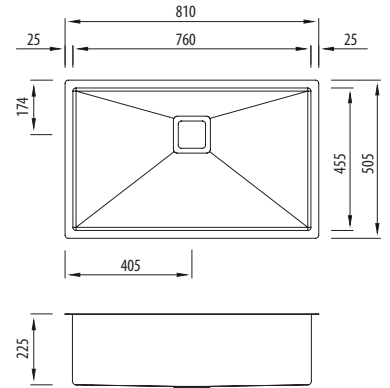

## PR1190U

Mega Bowl Undermount Sink

All dimensions in mm

### Specifications /

<b>Sink size</b>	810W x 505H mm
<b>Bowl size</b>	Mega Bowl 760W x 455H x 225D / 78L
<b>Construction</b>	Fabricated with 10 mm radius corners, Softtone® and soundproofing.
<b>Material</b>	304 grade, 18/10 brushed stainless steel (1.5 mm thick)
<b>Installation</b>	Undermount
<b>Fixings</b>	Undermount clips supplied
<b>Min cabinet size</b>	900 x 720 mm
<b>Tap holes</b>	N/A
<b>Waste fittings</b>	1 x 90 mm basket waste included
<b>Overflow</b>	Not available
<b>Carton size</b>	900 x 575 x 290 mm
<b>Weight</b>	14 kg
<b>Warranty</b>	Lifetime manufacturer's warranty (refer to oliveri.com.au)
<b>Maintenance and care instructions</b>	All surfaces should be cleaned with mild liquid detergent or soap and water. To maintain the shine on your Oliveri stainless steel sink, we recommended the use of any of the easy to obtain, non-abrasive stainless steel cleaners or metal polishes.