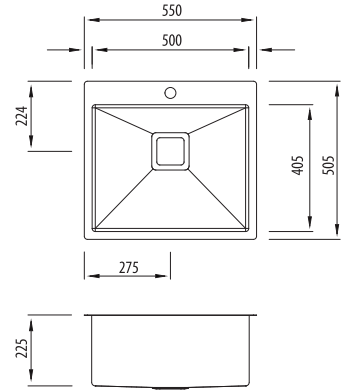

Professional Series

PR1181

Grand Bowl Topmount Sink

All dimensions in mm

Specifications /

Sink size	550W x 505H mm
Bowl size	Grand Bowl 500W x 405H x 225D / 46L
Construction	Fabricated with 10 mm radius corners, Softtone® and soundproofing.
Material	304 grade, 18/10 brushed stainless steel (1.5 mm thick)
Installation	Topmount
Fixings	Topmount clips supplied
Min cabinet size	600 mm
Tap holes	1 tap hole only
Waste fittings	1 x 90 mm basket waste included
Overflow	Not available
Carton size	620 x 595 x 290 mm
Weight	11 kg
Warranty	Lifetime manufacturer's warranty (refer to oliveri.com.au)
Maintenance and care instructions	All surfaces should be cleaned with mild liquid detergent or soap and water. To maintain the shine on your Oliveri stainless steel sink, we recommended the use of any of the easy to obtain, non-abrasive stainless steel cleaners or metal polishes.