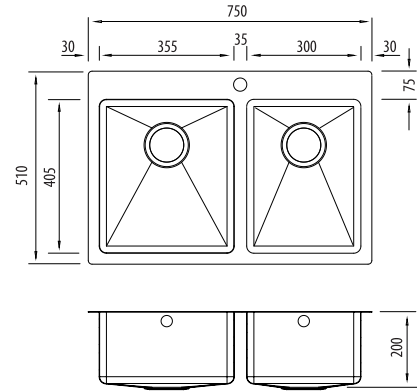

# Apollo

AP1425

1 & 3/4 Bowl Sink

All dimensions in mm

## Specifications /

<b>Sink size</b>	750W x 510H mm
<b>Bowl size</b>	Main Bowl 355W x 405H x 200D / 29L
	Standard Bowl 300W x 405H x 200D / 24L
<b>Construction</b>	Fabricated with 18 mm radius corners, Softtone® and soundproofing.
<b>Material</b>	304 grade, 18/10 brushed stainless steel (1.2 mm thick)
<b>Installation</b>	Topmount, undermount or flushmount
<b>Fixings</b>	Topmount clips supplied
<b>Min cabinet size</b>	800 mm
<b>Tap holes</b>	1 tap hole only (suitable for additional tap holes)
<b>Waste fittings</b>	2 x 90 mm basket wastes included
<b>Overflow</b>	Not available
<b>Carton size</b>	810 x 575 x 270 mm
<b>Weight</b>	14 kg
<b>Warranty</b>	Lifetime manufacturer's warranty (refer to Oliveri website)
<b>Maintenance and care instructions</b>	All surfaces should be cleaned with mild liquid detergent or soap and water. To maintain the shine on your Oliveri stainless steel sink, we recommended the use of any of the easy to obtain, non-abrasive stainless steel cleaners or metal polishes.