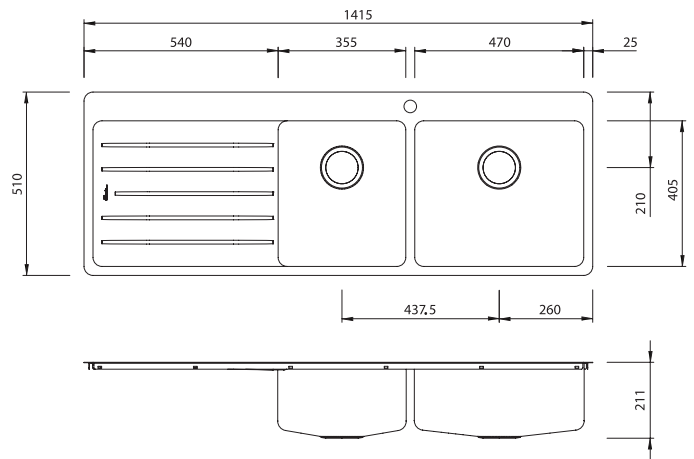

Sonetto

SN1012

Sonetto 1 & 3/4 Bowl Topmount Sink With Drainer

All dimensions in mm

Specifications /

Sink size	1415W x 510H mm
Bowl size	Large Bowl 470W x 405H x 205D / 39L 3/4 Bowl 355W x 405H x 205D / 30L
Construction	Fabricated with 25 mm radius corners, Softtone® and soundproofing.
Material	304 grade, 18/10 brushed stainless steel (1.2 mm thick)
Installation	Topmount
Fixings	Installation clips supplied
Min cabinet size	900 mm
Tap holes	1 tap hole only
Waste fittings	2 x 90 mm basket wastes included
Overflow	Not available
Carton size	1470 x 560 x 255 mm
Weight	22 kg
Warranty	Lifetime manufacturer's warranty (refer to oliveri.com.au)
Maintenance and care instructions	All surfaces should be cleaned with mild liquid detergent or soap and water. To maintain the shine on your Oliveri stainless steel sink, we recommended the use of any of the easy to obtain, non-abrasive stainless steel cleaners or metal polishes.