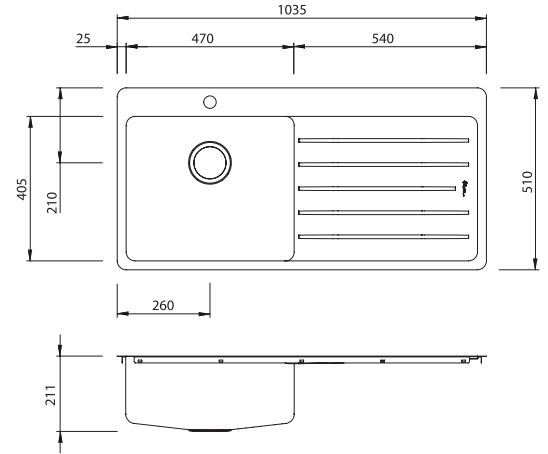

# Sonetto

SN1021

Sonetto Single Bowl Topmount Sink With Drainer

All dimensions in mm

## Specifications /

<b>Sink size</b>	1035W x 510H mm
<b>Bowl size</b>	Large Bowl 470W x 405H x 205D / 39L
<b>Construction</b>	Fabricated with 25 mm radius corners, Softtone® and soundproofing.
<b>Material</b>	304 grade, 18/10 brushed stainless steel (1.2 mm thick)
<b>Installation</b>	Topmount
<b>Fixings</b>	Installation clips supplied
<b>Min cabinet size</b>	600 mm
<b>Tap holes</b>	1 tap hole only
<b>Waste fittings</b>	1 x 90 mm basket wastes included
<b>Overflow</b>	Not available
<b>Carton size</b>	1090 x 560 x 255 mm
<b>Weight</b>	14 kg
<b>Warranty</b>	Lifetime manufacturer's warranty (refer to oliveri.com.au)
<b>Maintenance and care instructions</b>	All surfaces should be cleaned with mild liquid detergent or soap and water. To maintain the shine on your Oliveri stainless steel sink, we recommended the use of any of the easy to obtain, non-abrasive stainless steel cleaners or metal polishes.